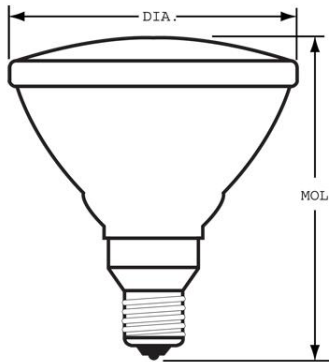

GE
Lighting

18627 - 60PAR/HIR/SP10

GE PAR38

- Up to 42% more efficient than standard halogen Up to 27% energy savings
- Up to 60% longer life -4000 hours

a product of
ecomagination

Energy Savings

CAUTIONS & WARNINGS

GENERAL CHARACTERISTICS

Lamp Type	Halogen - PAR
Bulb	PAR38
Base	Medium Skirt (E26/50x39)
Filament	CC-8
Rated Life (NOM)	3000.0 h
Primary Application	Indoor and Outdoor Spotlight

PHOTOMETRIC CHARACTERISTICS

DIMENSIONS

Maximum Overall Length (MOL) (NOM)	5.313 in(135.0 mm)
Bulb Diameter (DIA) (NOM)	4.750 in(120.6 mm)

PRODUCT INFORMATION

Product Code	18627
Description	60PAR/HIR/SP10
Standard Package	Case
Standard Package GTIN	00043168186278
Standard Package Quantity	12
Sales Unit	Unit
No Of Items Per Sales Unit	1
No Of Items Per Standard Package	12
UPC	043168900843