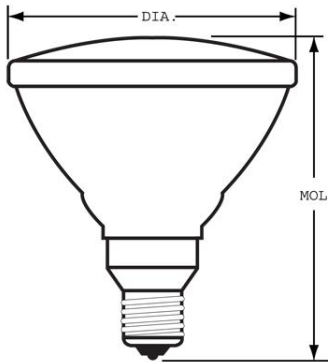

GE
Lighting

27218 - 80PAR/HIR/FL25

GE HIR™ PAR38

- Up to 20% longer life -3000 hours
- Up to 28% more efficient than standard halogen Up to 22% energy savings

a product of
ecomagination

Energy Savings

GENERAL CHARACTERISTICS

Lamp Type	Halogen - PAR
Bulb	PAR38
Base	Medium Skirt (E26/50x39)
Filament	CC-8
Rated Life (NOM)	3000.0 h
Primary Application	Indoor and outdoor Floodlight

PHOTOMETRIC CHARACTERISTICS

Initial Lumens (NOM)	1500.0
Center Beam Candlepower (CBCP) (NOM)	5000.0
Color Temperature (NOM)	2900.0 K
Beam Spread (NOM)	25.0 °
Nominal Initial Lumens per Watt (NOM)	18.75

ELECTRICAL CHARACTERISTICS

Wattage (NOM)	80.0
Voltage (NOM)	120.0

DIMENSIONS

Maximum Overall Length (MOL) (NOM)	5.313 in(135.0 mm)
Bulb Diameter (DIA) (NOM)	4.750 in(120.6 mm)

PRODUCT INFORMATION

Product Code	27218
Description	80PAR/HIR/FL25
Standard Package	Case
Standard Package GTIN	10043168272183
Standard Package Quantity	12
Sales Unit	Unit
No Of Items Per Sales Unit	1
No Of Items Per Standard Package	12
UPC	043168272186