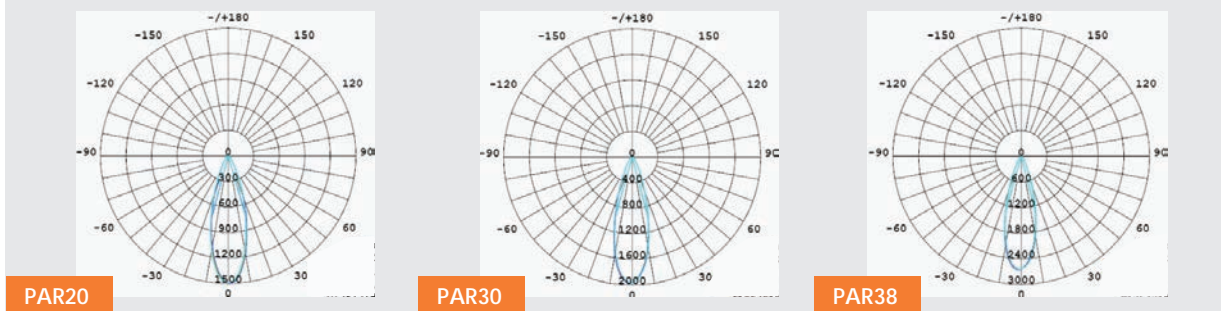

Illuminance Distribution