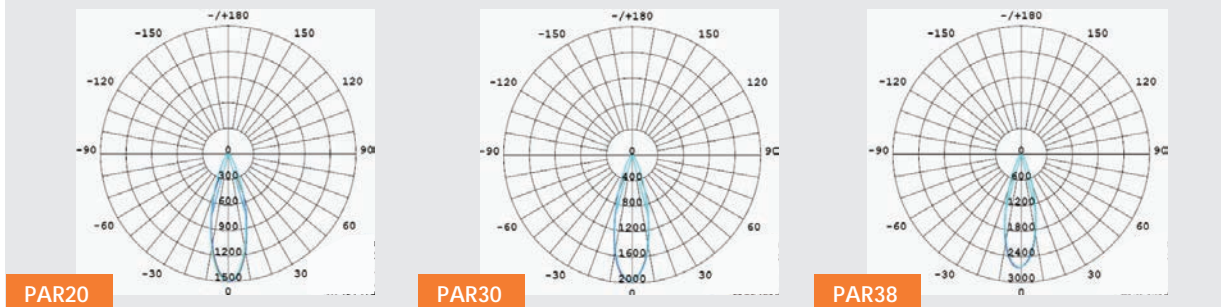

Illuminance Distribution