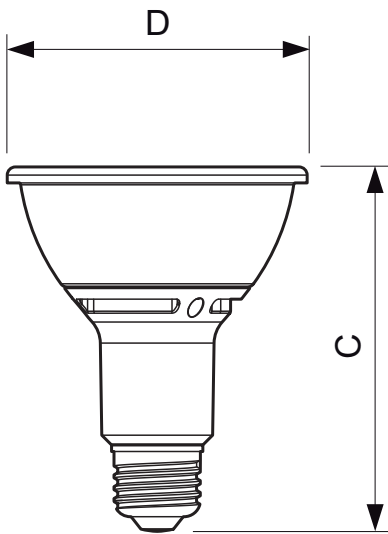

Related products

E26 120V PAR30L

11W E26 PAR30L

Dimensional drawing

12PAR30L/F25 2700 DIM AF SO 6/1

Product	C (Norm)	C1 (Max)	D (Norm)	D1 (Norm)
LED 12-75W E26 2700K 120V PAR30L 25D DIM	116	-	92	-
LED 12-75W E26 3000K 120V PAR30L 25D DIM	116	-	92	-
LED 12-75W E26 4000K 120V PAR30L 25D DIM	116	-	92	-
LED 12-75W E26 2700K 120V PAR30L 36D DIM	116	-	92	-
LED 12-75W E26 3000K 120V PAR30L 36D DIM	116	-	92	-
LED 12-75W E26 4000K 120V PAR30L 36D DIM	116	-	92	-
LED 11-75W E26 2700K 120V PAR30L 25D DIM	112	-	92	-
LED 11-75W E26 3000K 120V PAR30L 25D DIM	112	-	92	-
LED 11-60W E26 2700K 120V PAR30L 36D DIM	112	-	92	-
LED 11-60W E26 3000K 120V PAR30L 36D DIM	112	-	92	-