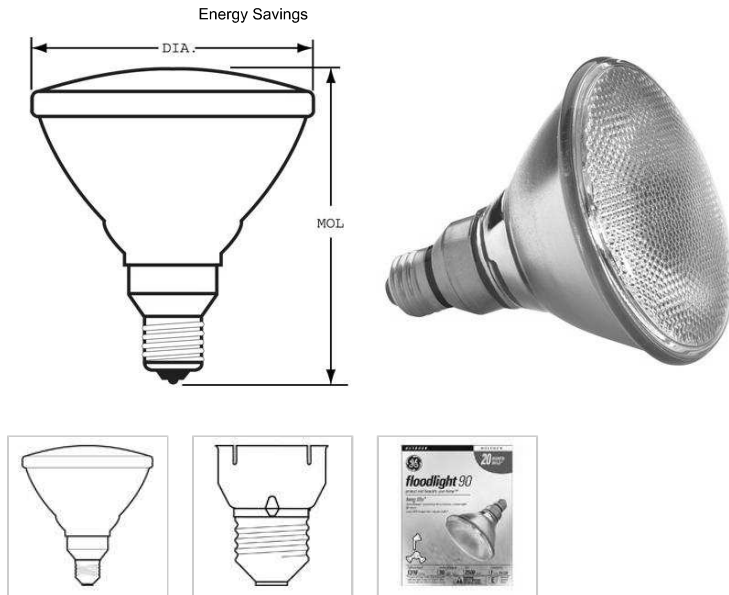

### GE Floodlight PAR38

- Designed with a unique all-weather construction, they withstand harsh weather conditions better than regular bulbs.
- Uses Halogen technology for a brighter, crisper light
- Lasts 25% longer than regular bulbs\*
- GE's Floodlights cast a wider beam that adds drama to driveways and yards.

### GENERAL CHARACTERISTICS

Lamp Type	Halogen - PAR
Bulb	PAR38
Base	Medium Skirt (E26/50x39)
Filament	CC-8
Rated Life	2500.0 hrs
Primary Application	Yard Stake

### DIMENSIONS

Maximum Overall Length (MOL)	5.3130 in(135.0 mm)
Bulb Diameter (DIA)	4.750 in(120.6 mm)