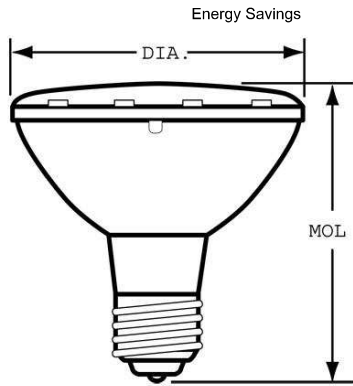

GE
Lighting

18057 - 75PAR30/H/FL25

GE Edison™ PAR30

- Edison™ halogen bulbs provide a brighter, crisper light that makes your home look its best
- That's why professionals choose Edison for exceptional results and longer bulb life.
- Showcase the beauty of your home with the highest quality of light.

GENERAL CHARACTERISTICS

Lamp Type	Halogen - PAR
Bulb	PAR30
Base	Medium NP
Filament	CC-8
Rated Life	3000.0 hrs
Primary Application	Indoor Floodlight

PHOTOMETRIC CHARACTERISTICS

Initial Lumens	1030.0
Center Beam Candlepower (CBCP)	3800.0
Color Temperature	2830.0 K
Nominal Initial Lumens per Watt	13

ELECTRICAL CHARACTERISTICS

Wattage	75.0
Voltage	120.0

DIMENSIONS

Maximum Overall Length (MOL)	3.6200 in(91.9 mm)
Bulb Diameter (DIA)	3.750 in(95.2 mm)

PRODUCT INFORMATION

Product Code	18057
Description	75PAR30/H/FL25
Standard Package	Case
Standard Package GTIN	00043168180573
Standard Package Quantity	15
Sales Unit	Unit
No Of Items Per Sales Unit	1
No Of Items Per Standard Package	15
UPC	043168970204