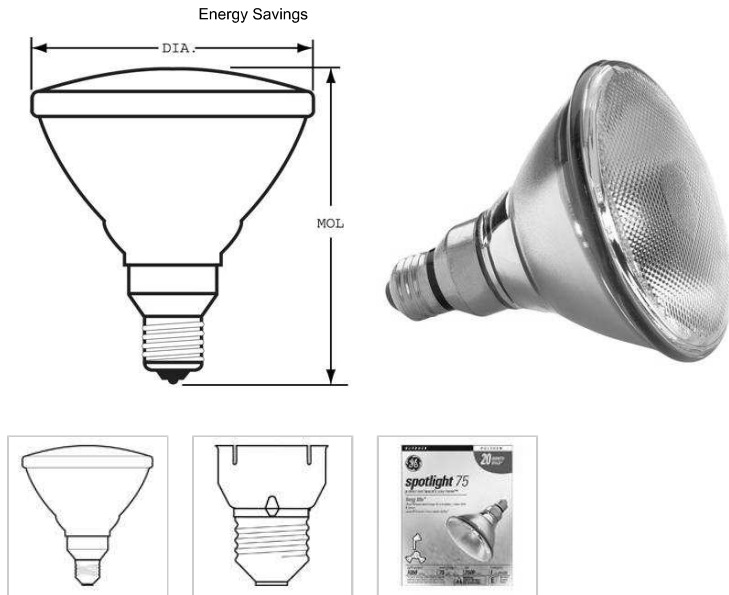

GE
Lighting

14751 - 75PAR/H/SP9-6PK

GE Spotlight PAR38

- Designed with a unique all-weather construction, they withstand harsh weather conditions better than regular bulbs.
- Uses Halogen technology for a brighter, crisper light
- Lasts 25% longer than regular bulbs*
- GE's Spotlights provide direct, focused light that's ideal for accenting everything from walkways to gardens.

GENERAL CHARACTERISTICS

Lamp Type	Halogen - PAR
Bulb	PAR38
Base	Medium Skirt (E26/50x39)
Filament	CC-8
Rated Life	2500.0 hrs
Primary Application	Standard;Standard

PHOTOMETRIC CHARACTERISTICS

Initial Lumens	1050.0
Center Beam Candlepower (CBCP)	18000.0
Color Temperature	2850.0 K
Nominal Initial Lumens per Watt	14

ELECTRICAL CHARACTERISTICS

Wattage	75.0
Voltage	120.0

DIMENSIONS

Maximum Overall Length (MOL)	5.3130 in(135.0 mm)
Bulb Diameter (DIA)	4.750 in(120.6 mm)

PRODUCT INFORMATION

Product Code	14751
Description	75PAR/H/SP9-6PK
Standard Package	Case
Standard Package GTIN	10043168147511
Standard Package Quantity	6
Sales Unit	Unit
No Of Items Per Sales Unit	1
No Of Items Per Standard	6
Package	
UPC	043168147514