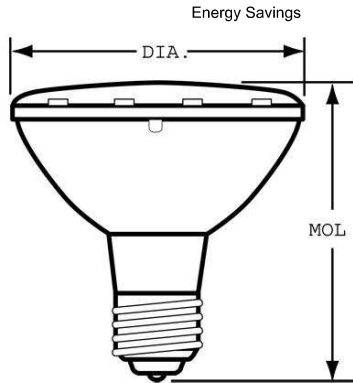

GE
Lighting

40167 - 60PAR30/H/FL25

GE PAR30

- Standard Halogen - Crisp, white light

GENERAL CHARACTERISTICS

Lamp Type	Halogen - PAR
Bulb	PAR30
Base	Medium NP
Filament	CC-8
Rated Life	3000.0 hrs

PHOTOMETRIC CHARACTERISTICS

Initial Lumens	800.0
Center Beam Candlepower (CBCP)	2900.0
Color Temperature	2800.0 K
Nominal Initial Lumens per Watt	13

ELECTRICAL CHARACTERISTICS

Wattage	60.0
Voltage	120.0

DIMENSIONS

Maximum Overall Length (MOL)	3.6200 in(91.9 mm)
Bulb Diameter (DIA)	3.750 in(95.2 mm)

PRODUCT INFORMATION

Product Code	40167
Description	60PAR30/H/FL25
Standard Package	Case
Standard Package GTIN	10043168401675
Standard Package Quantity	15
Sales Unit	Unit
No Of Items Per Sales Unit	1
No Of Items Per Standard Package	15
UPC	043168401678