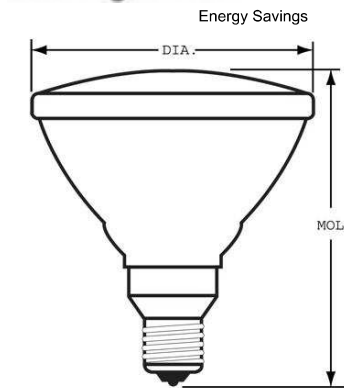

GE
Lighting

18628 - 60PAR/HIR/FL30

GE PAR38

- Up to 28% more efficient than standard halogen Up to 22% energy savings
- Up to 20% longer life -3000 hours

a product of
ecomagination

CAUTIONS & WARNINGS

Caution

- Lamp may shatter and cause injury if broken
  - Do not use lamp if outer glass is scratched or broken.

Warning

- Risk of Burn
  - Allow lamp to cool before handling.
- Risk of Fire
  - Keep combustible materials away from lamp.
- Pressurized lamp—unexpected rupture may cause injury, fire, or property damage
  - Do not use lamp if outer glass is scratched or broken.
- Risk of Electric Shock
  - Turn power off before inspection, installation or removal.

GENERAL CHARACTERISTICS

Lamp Type	Halogen - PAR
Bulb	PAR38
Base	Medium Skirt (E26/50x39)
Filament	CC-8
Rated Life	3000.0 hrs

PHOTOMETRIC CHARACTERISTICS

Initial Lumens	1050.0 /800.0
Center Beam Candlepower (CBCP)	2800.0
Color Temperature	2850.0 K
Nominal Initial Lumens per Watt	17 /14

ELECTRICAL CHARACTERISTICS

Wattage	60.0
Voltage	130.0

DIMENSIONS

Maximum Overall Length (MOL)	5.3130 in(135.0 mm)
Bulb Diameter (DIA)	4.750 in(120.6 mm)

PRODUCT INFORMATION

Product Code	18628
Description	60PAR/HIR/FL30
Standard Package	Case
Standard Package GTIN	00043168186285
Standard Package Quantity	12
Sales Unit	Unit
No Of Items Per Sales Unit	1
No Of Items Per Standard Package	12
UPC	043168900850