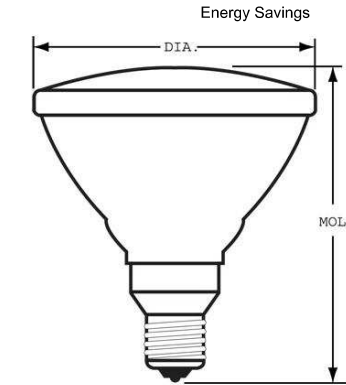

GE
Lighting

25266 - 60PAR/H/SP10

GE PAR38

- Standard Halogen - Crisp, white light

GENERAL CHARACTERISTICS

Lamp Type	Halogen - PAR
Bulb	PAR38
Base	Medium Skirt (E26/50x39)
Filament	CC-8
Rated Life	3000.0 hrs

PHOTOMETRIC CHARACTERISTICS

Initial Lumens	800.0
Center Beam Candlepower (CBCP)	13000.0
Color Temperature	2800.0 K
Nominal Initial Lumens per Watt	13

ELECTRICAL CHARACTERISTICS

Wattage	60.0
Voltage	120.0

DIMENSIONS

Maximum Overall Length (MOL)	5.3130 in(135.0 mm)
Bulb Diameter (DIA)	4.750 in(120.6 mm)

PRODUCT INFORMATION

Product Code	25266
Description	60PAR/H/SP10
Standard Package	Case
Standard Package GTIN	10043168252666
Standard Package Quantity	12
Sales Unit	Unit
No Of Items Per Sales Unit	1
No Of Items Per Standard Package	12
UPC	043168252669