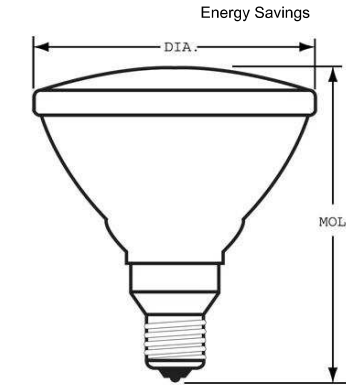

GE
Lighting

25271 - 60PAR/H/FL25

GE PAR38

- Standard Halogen - Crisp, white light

GENERAL CHARACTERISTICS

Lamp Type	Halogen - PAR
Bulb	PAR38
Base	Medium Skirt (E26/50x39)
Filament	CC-8
Rated Life	3000.0 hrs

PHOTOMETRIC CHARACTERISTICS

Initial Lumens	800.0 /608.0
Center Beam Candlepower (CBCP)	3200.0
Color Temperature	2800.0 K
Nominal Initial Lumens per Watt	13 /11

ELECTRICAL CHARACTERISTICS

Wattage	60.0
Voltage	130.0

DIMENSIONS

Maximum Overall Length (MOL)	5.3130 in(135.0 mm)
Bulb Diameter (DIA)	4.750 in(120.6 mm)

PRODUCT INFORMATION

Product Code	25271
Description	60PAR/H/FL25
Standard Package	Case
Standard Package GTIN	10043168252710
Standard Package Quantity	12
Sales Unit	Unit
No Of Items Per Sales Unit	1
No Of Items Per Standard Package	12
UPC	043168252713