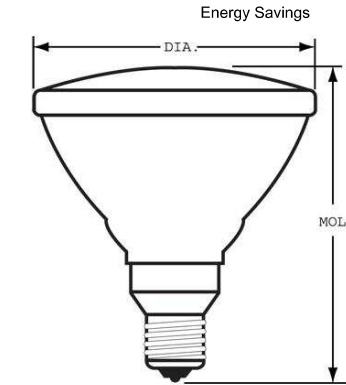

## 25269 - 60PAR/H/FL25

GE PAR38

- Standard Halogen - Crisp, white light

### DIMENSIONS

Maximum Overall Length (MOL)	5.3130 in(135.0 mm)
Bulb Diameter (DIA)	4.750 in(120.6 mm)