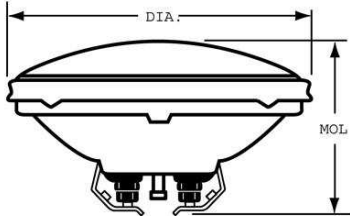

GE
Lighting

24898 - 4596

GE PAR36 - Aircraft

CAUTIONS & WARNINGS

Warning

- Unexpected lamp rupture may cause injury, fire, or property damage
 - Avoid direct water/liquid contact.
 - Avoid contact with glass during operation.
- Risk of Fire
 - Keep combustible materials away from lamp.
 - Use in fixture rated for this product.

GENERAL CHARACTERISTICS

Lamp Type	Sealed Beam - PAR
Bulb	PAR36
Base	Screw Terminals
Filament	CC-8
Rated Life	25.0 hrs
Primary Application	Aircraft

PHOTOMETRIC CHARACTERISTICS

Beam Spread - Horizontal	11.0 - 10.0 °
Beam Spread - Vertical	12.0 - 10.0 °
Max. Beam Candlepower (MBCP) (MAX)	150000.0

ELECTRICAL CHARACTERISTICS

Wattage	250.0
Voltage	28.0

DIMENSIONS

Maximum Overall Length (MOL)	2.7500 in(69.8 mm)
Bulb Diameter (DIA)	4.500 in(114.3 mm)

PRODUCT INFORMATION

Product Code	24898
Description	4596
ANSI Code	4596
Standard Package	Case
Standard Package GTIN	10043168248980
Standard Package Quantity	12
Sales Unit	Unit
No Of Items Per Sales Unit	1
No Of Items Per Standard Package	12
UPC	043168248983