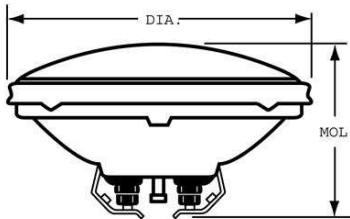

#### GENERAL CHARACTERISTICS

Lamp Type	Sealed Beam - PAR
Bulb	PAR36
Base	Screw Terminals
Filament	CC-6
Rated Life	300.0 hrs
Primary Application	Aircraft

#### PHOTOMETRIC CHARACTERISTICS

Beam Spread - Horizontal	13.0 - 10.0 °
Beam Spread - Vertical	7.0 - 10.0 °
Max. Beam Candlepower (MBCP) (MAX)	70000.0

#### DIMENSIONS

Maximum Overall Length (MOL)	2.7500 in(69.8 mm)
Bulb Diameter (DIA)	4.500 in(114.3 mm)