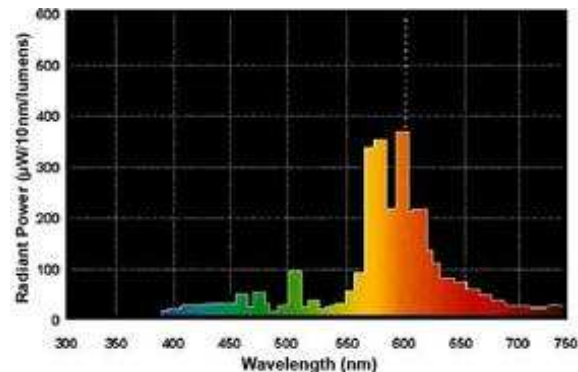

GE
Lighting

WORLDWIDE PARTNER

Commercial Products & Solutions

[SITE SEARCH](#)

» [HOME](#)

» [PRODUCTS](#)

» [EDUCATION / RESOURCES](#)

» [LIGHTING APPLICATIONS](#)

[Where to Buy](#) | [FAQs](#) | [Contact Us](#) | [EliteNet](#)

[Products](#) > [High Intensity Discharge](#) > [High Pressure Sodium](#) > [Tubular](#) > [T15](#) > 27187

27187 – LU600/T

GE Lucalox® High Pressure Sodium T15

RoHs Compliant

[Print this Page](#)

[Convert to PDF](#)

GENERAL CHARACTERISTICS

Lamp type	High Intensity Discharge - High Pressure Sodium
Bulb	T15
Base	Mogul Screw (E39)
Bulb Finish	Clear
Wattage	600
Rated Life	24000 hrs
Rated Life (MIN)	24000 hrs
Bulb Material	Hard glass
Lamp Enclosure Type (LET)	Open or enclosed fixtures
LEED-EB MR Credit	7 picograms Hg per mean lumen hour

[View Larger](#)

PHOTOMETRIC CHARACTERISTICS

Initial Lumens	90000
Mean Lumens	81000
Nominal Initial Lumens per Watt	150
Color Temperature	2000 K
Color Rendering Index (CRI)	22

ADDITIONAL RESOURCES

[Catalogs](#)

[Testimonials](#)

Brochures

- Product Brochures
  - [HID Lamps](#)

[MSDS (Material Safety Data Sheets)](#)

[Disposal Policies & Recycling Information](#)

ELECTRICAL CHARACTERISTICS

Burn Position	Universal burning position
Warm Up Time to 90%	3 min
Warm Up Time to 90% (MIN)	3 min
Warm Up Time to 90% (MAX)	4 min
Hot Restart Time to 90% (MAX)	1 min

GRAPHS & CHARTS

Spectral Power Distribution

DIMENSIONS

Maximum Overall Length (MOL)	11.0600
Nominal Length	11.060
Bulb Diameter (DIA)	1 7/8
Light Center Length (LCL)	6.620

PRODUCT INFORMATION

Product Code	27187
Description	LU600/T
ANSI Code	S106