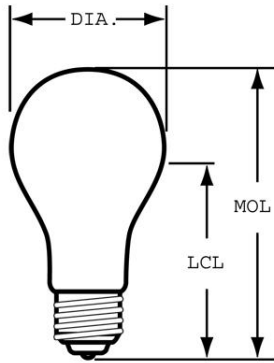

GE
Lighting

48696 - 40A15/CF/RVL CD2

GE Reveal® A15

- Transform every room in your home from ordinary to extraordinary with Reveal® bulbs
- Reveal's unique neodymium glass filters out dull, yellow rays, unlike regular soft white bulbs, leaving you with enhanced, vivid surroundings.
- These GE Decorative Reveal bulbs are ideal for ceiling fans
- Rugged filament withstands fan vibration.

GENERAL CHARACTERISTICS

Lamp Type	Incandescent - A-line
Bulb	A15
Base	Medium Screw (E26)
Filament	C-9
Bulb Finish	Reveal Clear
Wattage	40
Voltage	120
Rated Life	1000 hrs
Bulb Material	Neodymium
Primary Application	Ceiling Fan

PHOTOMETRIC CHARACTERISTICS

Initial Lumens	320
Nominal Initial Lumens per Watt	8

DIMENSIONS

Maximum Overall Length (MOL)	3.5000 in(88.9 mm)
Bulb Diameter (DIA)	1.875 in(47.6 mm)
Bulb Diameter (DIA) (MAX)	1.875 in(47.6 mm)
Light Center Length (LCL)	2.375 in(60.3 mm)