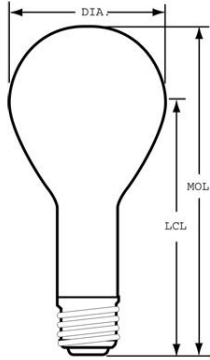

GE
Lighting

41459 - 100/300 6PK

GE Soft White PS25D

- Use original GE's Soft White when you need a light without glare and harsh shadows.
- Specifically designed for 3-way lamps in your home or office, GE 3-way bulbs offer a range of light levels. Choose the low light setting for energy savings, higher settings for general and activity lighting.
- Choose the low light setting for energy savings, higher settings for general and activity lighting.

CAUTIONS & WARNINGS

Warning

- Risk of Fire
 - Use in fixture rated for this product.

GENERAL CHARACTERISTICS

Lamp Type	Incandescent - A-line
Bulb	PS25D
Base	3 Contact Mogul Screw (E39D)
Filament	CC-6
Bulb Finish	Soft white
Wattage	100/200/300
Voltage	120
Rated Life	1200 hrs
Bulb Material	Soft glass
Primary Application	3-Way

PHOTOMETRIC CHARACTERISTICS

Initial Lumens	1250 /2650 /3900
Nominal Initial Lumens per Watt	13 /13 /12

ELECTRICAL CHARACTERISTICS

Burn Position	Universal burning position
---------------	----------------------------

DIMENSIONS

Maximum Overall Length (MOL)	6.68 cm
Bulb Diameter (DIA)	3.125 cm
Bulb Diameter (DIA) (MAX)	3.125 cm
Light Center Length (LCL)	4.43 cm

PRODUCT INFORMATION

Product Code	41459
Description	100/300 6PK
Standard Package	BUNDLE
Standard Package GTIN	00043168414593
Standard Package Quantity	30
Sales Unit	Unit
No Of Items Per Sales Unit	1
No Of Items Per Standard Package	30
UPC	043168905053