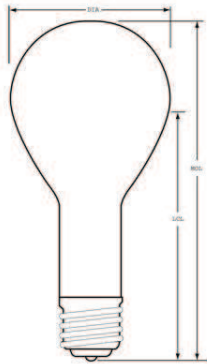

22260 - 1000

GE PS52 - High Wattage

CAUTIONS & WARNINGS

Warning

- Unexpected lamp rupture may cause injury, fire, or property damage

GENERAL CHARACTERISTICS

Lamp Type	Incandescent - A-line
Bulb	PS52
Base	Mogul Screw (E39)
Filament	CC-8
Bulb Finish	Clear
Wattage	1000
Voltage	130
Rated Life	1000 hrs
Bulb Material	Soft glass
Base Material	Brass
Primary Application	High Wattage

PHOTOMETRIC CHARACTERISTICS

Initial Lumens	23740
Nominal Initial Lumens per Watt	23

DIMENSIONS

Maximum Overall Length (MOL)	13.0000 in(330.2 mm)
Bulb Diameter (DIA)	6.500 in(165.1 mm)
Bulb Diameter (DIA) (MAX)	6.500 in(165.1 mm)
Light Center Length (LCL)	9.500 in(241.3 mm)