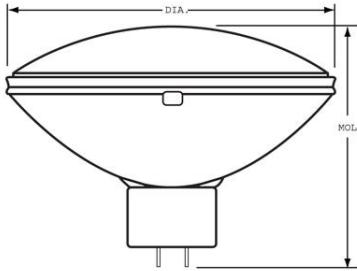

GE
Lighting

13227 - FFSQ1000PAR646

GE Quartzline® Showbiz® PAR64 - Stage & Studio; Wide Flood

CAUTIONS & WARNINGS

Caution

- Lamp may shatter and cause injury if broken
  - Do not use lamp if outer glass is scratched or broken.

Warning

- Risk of Burn
  - Allow lamp/fixture to cool before handling.
- Risk of Electric Shock
  - Turn power off before inspection, installation or removal.
- A damaged lamp emits UV radiation which may cause eye/skin injury
  - Turn power off if glass bulb is broken. Remove and dispose of lamp.
- Risk of Fire
  - Keep combustible materials away from lamp.
  - Use in enclosed fixture rated for this product.
- Pressurized lamp--unexpected rupture may cause injury, fire, or property damage
  - Avoid direct water/liquid contact.
  - Do not exceed 110% of rated voltage.
  - Do not use lamp if outer glass is scratched or broken.
  - Use in enclosed fixture rated for this product.

GENERAL CHARACTERISTICS

Lamp Type	Sealed Beam - PAR
Bulb	PAR64
Base	Extended Mogul End Prong (GX16d EXT)
Filament	C-7A
Rated Life (NOM)	800.0 h
Primary Application	Stage & Studio;Wide Flood

PHOTOMETRIC CHARACTERISTICS

Beam Spread - Horizontal	71.0 - 10.0 °/48.0 - 50.0 °
Beam Spread - Vertical	24.0 - 50.0 °/45.0 - 10.0 °
Center Beam Candlepower (CBCP) (NOM)	40000.0
Color Temperature (NOM)	3200.0 K
Max. Beam Candlepower (MBCP) (MAX)	40000.0
Nominal Initial Lumens per Watt (NOM)	40.0

ELECTRICAL CHARACTERISTICS

Wattage (NOM)	1000.0
Voltage (NOM)	120.0

DIMENSIONS

Maximum Overall Length (MOL) (NOM)	6.000 in(152.4 mm)
Bulb Diameter (DIA) (NOM)	8.000 in(203.2 mm)

PRODUCT INFORMATION

Product Code	13227
Description	FFSQ1000PAR646
ANSI Code	FFS
Standard Package	Case
Standard Package GTIN	10043168132272
Standard Package Quantity	6
Sales Unit	Unit
No Of Items Per Sales Unit	1
No Of Items Per Standard Package	6
UPC	043168132275