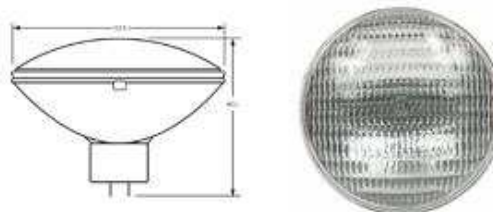

13228 – FFR-Q1000PAR64/5

GE Quartzline® Showbiz® PAR64 - Stage & Studio; Medium Flood

**GENERAL CHARACTERISTICS**

Lamp type	Sealed Beam - PAR
Bulb	PAR64
Base	Extended Mogul End Prong (GX16d EXT)
Filament	C-7A
Product Technology	Halogen
Wattage	1000
Voltage	120
Voltage (MIN)	1000
Rated Life	800 hrs
Rated Life (Vert)	800 hrs
Primary Application	Stage & Studio; Medium Flood

Bulb

Base

Filament

[View Larger](#)**PHOTOMETRIC CHARACTERISTICS**

Initial Lumens	125000
Initial Lumens (Hor)	125000
Initial Lumens (Vert)	125000
Beam Spread - Horizontal	44° - 10 %, 28° - 50 %
Beam Spread - Vertical	12° - 50 %, 21° - 10 %
Center Beam Candlepower (CBCP)	125000
Color Temperature	3200 K
Color Rendering Index (CRI)	63
Max. Beam Candlepower (MBCP) (MAX)	125000
Nominal Initial Lumens per Watt	125

ADDITIONAL RESOURCES[Catalogs](#)[IES/Photometric Download](#)[Disposal Policies & Recycling Information](#)**DIMENSIONS**

Maximum Overall Length (MOL)	6.0000 in (152.4 mm)
Bulb Diameter (DIA)	8.000 in (203.2 mm)