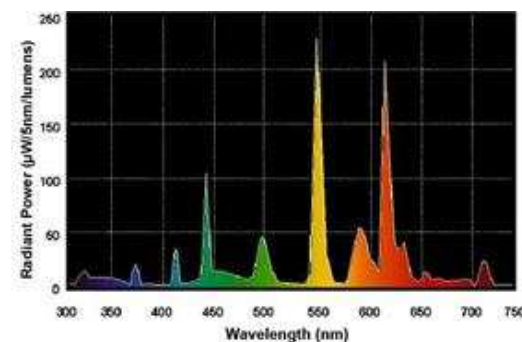

GRAPHS & CHARTS

Spectral Power Distribution

Lamp Mortality

Lumen Maintenance

DIMENSIONS

Maximum Overall Length (MOL)	22.6000 in (574.0 mm)
Minimum Overall Length	22.2500 in (565.1 mm)
Nominal Length	22.500 in (571.5 mm)
Bulb Diameter (DIA)	1.000 in (25.4 mm)
Bulb Diameter in Bend (MIN)	0.890 in (22.6 mm)
Bulb Diameter in Bend (MAX)	1.150 in (29.2 mm)
Bulb Diameter in Legs (MIN)	0.940 in (23.8 mm)
Bulb Diameter in Legs (MAX)	1.100 in (27.9 mm)
Base Face to Top of Lamp	22.250 in (565.1 mm)
Lamp Legs Center to Center	6.000 in (152.4 mm)