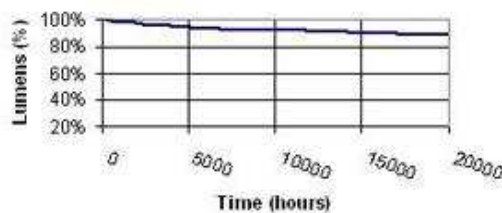

Length

PRODUCT INFORMATION

Product Code	23585
Description	F32T8/SP35/U/6
ANSI Code	78901-ANSI-4027-1
Standard Package	Case
Standard Package GTIN	10043168235850
Standard Package Quantity	12
Sales Unit	Unit
No Of Items Per Sales Unit	1
No Of Items Per Standard Package	12
UPC	043168235853

YOU MIGHT ALSO BE INTERESTED IN...

For Better Light

[GE Ecolux® Mod-U-line® Starcoat® T8](#)

Product code: 72112

- Passes TCLP, which can lower disposal costs.

[COMPARE](#)

*Click on product for more specification details

COMPATIBLE GE BALLASTS

Product Code	Description	# of Bulbs	Power Factor	Ballast Factor
80353	B132R120V5	1	90.0	0.88
80355	B232SR120V5	2	90.0	0.88
80362	B232SR277S50	2	90.0	0.88
80356	B232SR277V5	2		0.88
80357	B332SR120V5	3	90.0	0.88
80358	B332SR277V5	3	90.0	0.88
23680	GE-132-120-N	1	99.0	0.87
24161	GE-132-120-N-84T	1	99.0	0.87
23681	GE-132-277-N	1	99.0	0.87
24162	GE-132-277-N-84T	1	99.0	0.87
72258	GE132MAX-L/ULTRA	1	99.0	0.77
72259	GE132MAX-N/ULTRA	1	99.0	0.87
30189	GE-132-MV-N	1	99.0	0.87
72269	GE-132-MV-N	1	99.0	0.87
30268	GE-132-MV-N-42T	1	99.0	0.87
72270	GE-132-MV-N-42T	1	99.0	0.87
23671	GE-232-120-N	1	99.0	0.94
24163	GE-232-120-N-84T	1	99.0	0.94
29621	GE-232-120-PS-N	1	99.0	1.03
97782	GE232-120-RES	1	48.0	0.99
71037	GE232-120RES-DIY	1	48.0	0.99
23672	GE-232-277-N	2	99.0	0.94
24164	GE-232-277-N-84T	2	99.0	0.94
29622	GE-232-277-PS-N	1	95.0	1.03
29632	GE-232-277PS-N-T	1	95.0	1.03
47548	GE232MAX-H-42T	1	99.0	1.15
49775	GE232MAX-H/ULTRA	1	99.0	1.15
72263	GE232MAX-L-42T	1	99.0	0.77