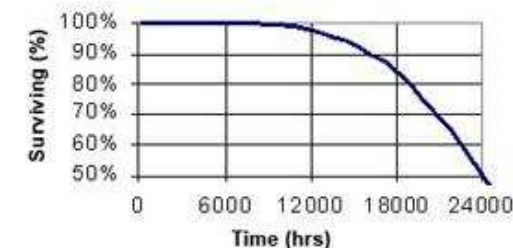

ADDITIONAL RESOURCES

[Catalogs](#)
[Testimonials](#)
[MSDS \(Material Safety Data Sheets\)](#)
[Disposal Policies & Recycling Information](#)

PHOTOMETRIC CHARACTERISTICS

Initial Lumens	2700
Mean Lumens	2565
Nominal Initial Lumens per Watt	84
Color Temperature	3500 K
Color Rendering Index (CRI)	78

GRAPHS & CHARTS

Spectral Power Distribution

Lamp Mortality

Lumen Maintenance

DIMENSIONS

Maximum Overall Length (MOL)	22.6000 in (574.0 mm)
Minimum Overall Length	22.2500 in (565.1 mm)
Nominal Length	22.500 in (571.5 mm)
Bulb Diameter (DIA)	1.000 in (25.4 mm)
Bulb Diameter in Bend (MIN)	0.890 in (22.6 mm)
Bulb Diameter in Bend (MAX)	1.150 in (29.2 mm)
Bulb Diameter in Legs (MIN)	0.940 in (23.8 mm)
Bulb Diameter in Legs (MAX)	1.100 in (27.9 mm)
Base Face to Top of Lamp	22.250 in (565.1 mm)
Lamp Legs Center to Center	6.000 in (152.4 mm)