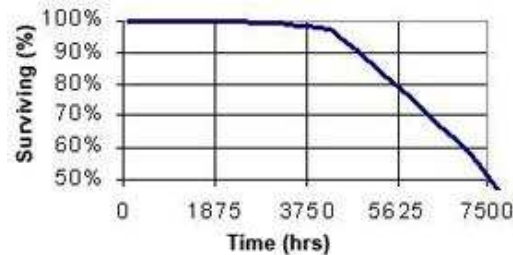

GRAPHS & CHARTS

Lamp Mortality