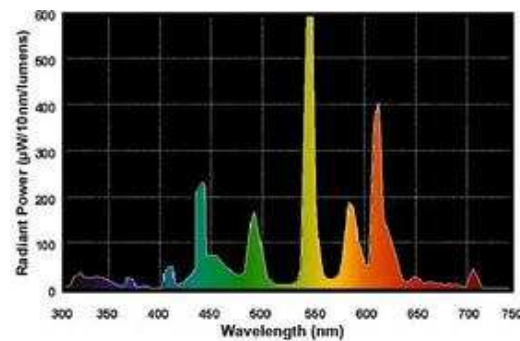

GRAPHS & CHARTS

Spectral Power Distribution