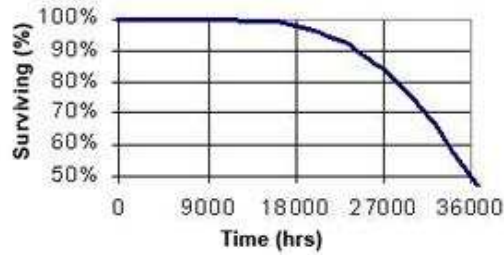

Bulb Diameter (DIA)	0.625 in (15.8 mm)
Bulb Diameter (DIA) (MAX)	0.670 in (17.0 mm)
Max Base Face to Base Face (A)	57.050 in (1449.0 mm)
Face to End of Opposing Pin (B) (MIN)	57.230 in (1453.6 mm)
Face to End of Opposing Pin (B) (MAX)	57.330 in (1456.1 mm)