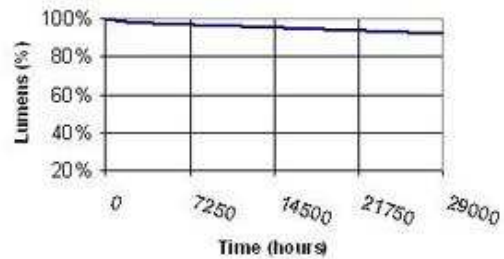

Lumen Maintenance