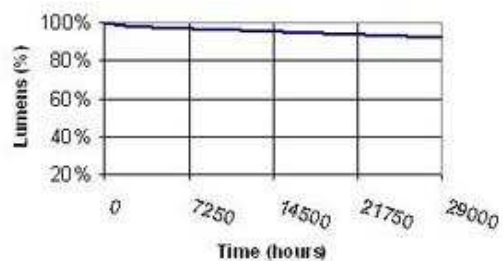

Lumen Maintenance