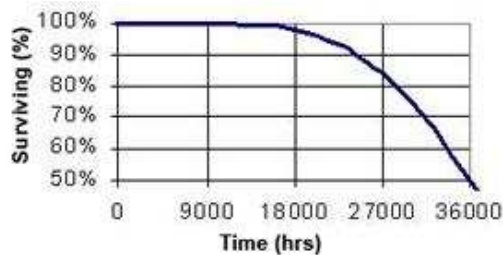

Bulb Diameter (DIA)	0.625 in (15.8 mm)
Bulb Diameter (DIA) (MAX)	0.670 in (17.0 mm)
Max Base Face to Base Face (A)	57.050 in (1449.0 mm)
Face to End of Opposing Pin (B) (MIN)	57.230 in (1453.6 mm)
Face to End of Opposing Pin (B) (MAX)	57.330 in (1456.1 mm)