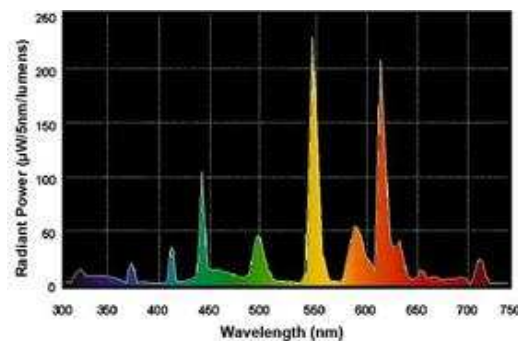

GRAPHS & CHARTS

Spectral Power Distribution