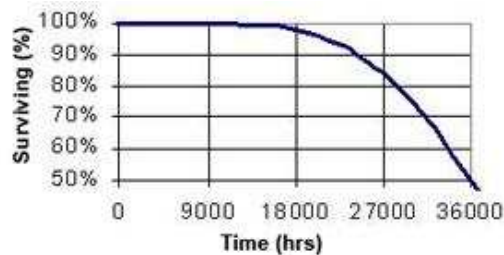

Bulb Diameter (DIA)	0.625 in (15.8 mm)
Bulb Diameter (DIA) (MAX)	0.670 in (17.0 mm)
Max Base Face to Base Face (A)	57.050 in (1449.0 mm)
Face to End of Opposing Pin (B) (MIN)	57.230 in (1453.6 mm)
Face to End of Opposing Pin (B) (MAX)	57.330 in (1456.1 mm)