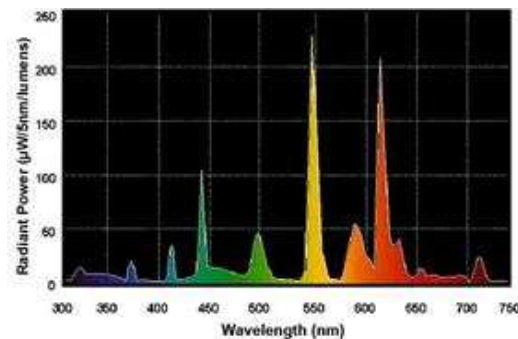

GE Ecolux® Starcoat® T5

- Passes TCLP, which can lower disposal costs.

 a product of
ecomagination

High Color Rendering

**GENERAL CHARACTERISTICS**

Lamp type	Linear Fluorescent - Straight Linear
Bulb	T5
Base	Miniature Bi-Pin (G5)
Wattage	80
Voltage	145
Rated Life	30000 hrs
Rated Life (rapid start) @ Time	30000 h @ 3 h 36000 h @ 12 h
Bulb Material	Soda lime
Starting Temperature (MIN)	-20 °C (-4 °F)
LEED-EB MR Credit	23 picograms Hg per mean lumen hour
Additional Info	TCLP compliant

[View Larger](#)**ADDITIONAL RESOURCES**[Catalogs](#)[Testimonials](#)[Disposal Policies & Recycling Information](#)**PHOTOMETRIC CHARACTERISTICS**

Initial Lumens	7000
Mean Lumens	6440
Nominal Initial Lumens per Watt	87
Color Temperature	3000 K
Color Rendering Index (CRI)	85
S/P Ratio (Scotopic/Photopic Ratio)	1.3

DIMENSIONS

Maximum Overall Length (MOL)	57.6060 in (1463.1 mm)
Nominal Length	57.100 in (1450.3 mm)

GRAPHS & CHARTS**Spectral Power Distribution****Lamp Mortality**

Bulb Diameter (DIA)	0.625 in (15.8 mm)
Bulb Diameter (DIA) (MAX)	0.670 in (17.0 mm)
Max Base Face to Base Face (A)	57.050 in (1449.0 mm)
Face to End of Opposing Pin (B) (MIN)	57.230 in (1453.6 mm)
Face to End of Opposing Pin (B) (MAX)	57.330 in (1456.1 mm)