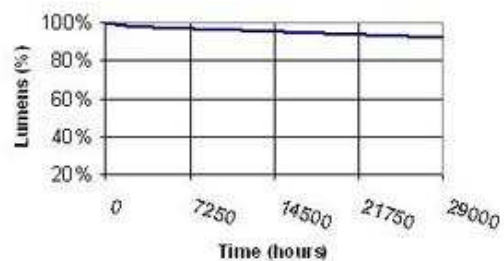

Lumen Maintenance