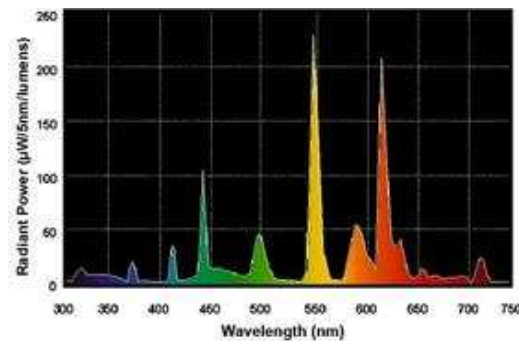

GRAPHS & CHARTS

Spectral Power Distribution