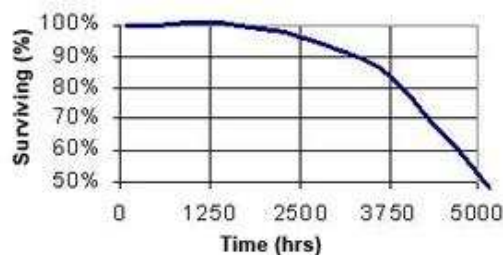

[View Larger](#)

PHOTOMETRIC CHARACTERISTICS

Initial Lumens	410
Mean Lumens	330
Nominal Initial Lumens per Watt	51
Color Temperature	3000 K
Color Rendering Index (CRI)	52

ADDITIONAL RESOURCES

[Catalogs](#)

[Testimonials](#)

[MSDS \(Material Safety Data Sheets\)](#)

[Disposal Policies & Recycling Information](#)

ELECTRICAL CHARACTERISTICS

Open Circuit Voltage (rapid start) (MAX)	190 V
Open Circuit Voltage (after preheating) Max @ Temperature	210 V @ 10 °C
Open Circuit Voltage (rapid start) Min @ Temperature	140 V @ 10 °C
Cathode Resistance Ratio - Rh/Rc (MIN)	4.25
Cathode Resistance Ratio - Rh/Rc (MAX)	6.5
Open Circuit Voltage (after preheating) Min @ Temperature	108 V @ 10 °C
Current Crest Factor (MAX)	1.7

GRAPHS & CHARTS

Lamp Mortality

DIMENSIONS

Maximum Overall Length (MOL)	11.9100 in (302.5 mm)
Nominal Length	12.000 in (304.8 mm)
Bulb Diameter (DIA)	0.625 in (15.8 mm)
Bulb Diameter (DIA) (MIN)	0.530 in (13.4 mm)