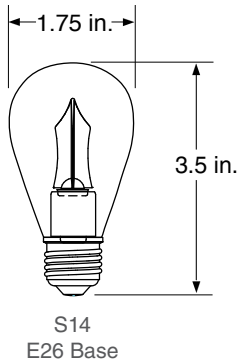

UTOPIA™ LED S14 SERIES

S14 - E26 Base

item# 1003866 & item# 1003935

Watts (W)	Ushio Ordering Code	Ushio Lamp Description	Bulb Type	Volts (V)	Color Temp (K)	Lumens (lm)	CRI	Avg Life (h)	Case Qty.
2	1003866	2W UTOPIA LED S14, CLEAR, WW	S14	120	2700	100	80	50,000	16
2	1003931	2W UTOPIA LED S14, RED	S14	120	N/A	N/A	N/A	50,000	16
2	1003932	2W UTOPIA LED S14, GREEN	S14	120	N/A	N/A	N/A	50,000	16
2	1003933	2W UTOPIA LED S14, BLUE	S14	120	N/A	N/A	N/A	50,000	16
2	1003934	2W UTOPIA LED S14, YELLOW	S14	120	N/A	N/A	N/A	50,000	16
2	1003935	2W UTOPIA LED S14, FROST, WW	S14	120	2700	70	80	50,000	16