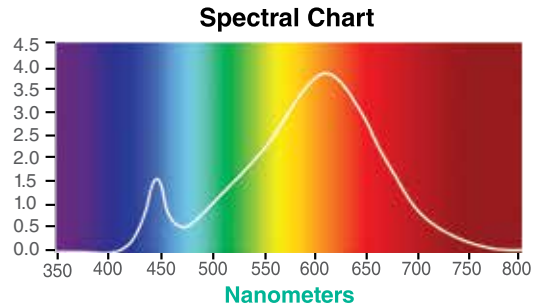

UTOPIA™ LED S14 SERIES

S14 - E26 Base

item# 1003866 & item# 1003935

Watts (W)	Ushio Ordering Code	Ushio Lamp Description	Bulb Type	Volts (V)	Color Temp (K)	Lumens (lm)	CRI	Avg Life (h)	Case Qty.
2	1003866	2W UTOPIA LED S14, CLEAR, WW	S14	120	2700	100	80	50,000	16
2	1003931	2W UTOPIA LED S14, RED	S14	120	N/A	N/A	N/A	50,000	16
2	1003932	2W UTOPIA LED S14, GREEN	S14	120	N/A	N/A	N/A	50,000	16
2	1003933	2W UTOPIA LED S14, BLUE	S14	120	N/A	N/A	N/A	50,000	16
2	1003934	2W UTOPIA LED S14, YELLOW	S14	120	N/A	N/A	N/A	50,000	16
2	1003935	2W UTOPIA LED S14, FROST, WW	S14	120	2700	70	80	50,000	16