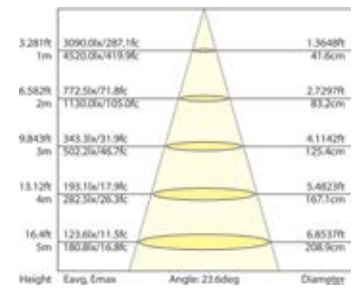

**DIMENSIONAL DRAWINGS**

All LitespanLED® PAR Lamps have been sized within ANSI form factors.

**CONE OF LIGHT**

**LEDP-8WPAR20/FL/830-DIM**

**LEDP-13WPAR30/FL/830-DIM**

**LEDP-20WPAR38/FL/830-DIM**

**LEDP-8WPAR20/NFL/830-DIM**

**LEDP-13WPAR30/NFL/830-DIM**

**LEDP-20WPAR38/NFL/830-DIM**

Note: The curves indicate the illuminated area and the average illumination when the luminaire is at different distance.