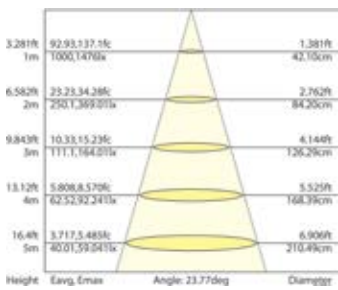

**DIMENSIONAL DRAWINGS**

All LitespanLED® PAR Lamps have been sized within ANSI form factors.

**CONE OF LIGHT**

**LEDP-8WPAR20/FL/830-DIM**

**LEDP-13WPAR30/FL/830-DIM**

**LEDP-20WPAR38/FL/830-DIM**

**LEDP-8WPAR20/NFL/830-DIM**

**LEDP-13WPAR30/NFL/830-DIM**

**LEDP-20WPAR38/NFL/830-DIM**

Note: The curves indicate the illuminated area and the average illumination when the luminaire is at different distance.