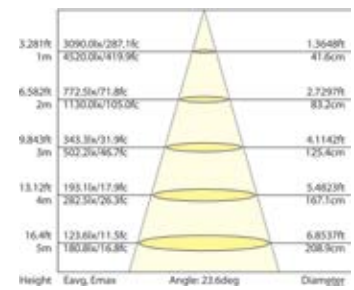

**DIMENSIONAL DRAWINGS**

All LitespanLED® PAR Lamps have been sized within ANSI form factors.

**CONE OF LIGHT**

**LEDP-8WPAR20/FL/830-DIM**

**LEDP-13WPAR30/FL/830-DIM**

**LEDP-20WPAR38/FL/830-DIM**

**LEDP-8WPAR20/NFL/830-DIM**

**LEDP-13WPAR30/NFL/830-DIM**

**LEDP-20WPAR38/NFL/830-DIM**

Note: The curves indicate the illuminated area and the average illumination when the luminaire is at different distance.