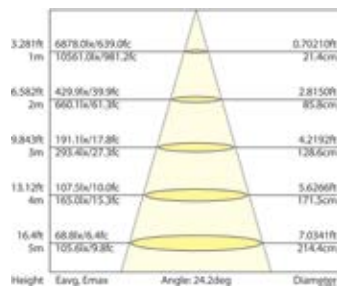

**DIMENSIONAL DRAWINGS**

All LitespanLED® PAR Lamps have been sized within ANSI form factors.

**CONE OF LIGHT**

**LEDP-8WPAR20/FL/830-DIM**

**LEDP-13WPAR30/FL/830-DIM**

**LEDP-20WPAR38/FL/830-DIM**

**LEDP-8WPAR20/NFL/830-DIM**

**LEDP-13WPAR30/NFL/830-DIM**

**LEDP-20WPAR38/NFL/830-DIM**

Note: The curves indicate the illuminated area and the average illumination when the luminaire is at different distance.