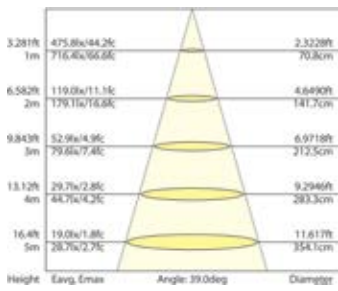

CONE OF LIGHT

LEDP-8WPAR20/FL/830-DIM