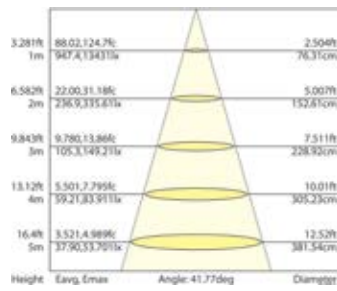

**DIMENSIONAL DRAWINGS**

All LitespanLED® PAR Lamps have been sized within ANSI form factors.

**CONE OF LIGHT**

**LEDP-8WPAR20/FL/830-DIM**

**LEDP-13WPAR30/FL/830-DIM**

**LEDP-20WPAR38/FL/830-DIM**

**LEDP-8WPAR20/NFL/830-DIM**

**LEDP-13WPAR30/NFL/830-DIM**

**LEDP-20WPAR38/NFL/830-DIM**

Note: The curves indicate the illuminated area and the average illumination when the luminaire is at different distance.