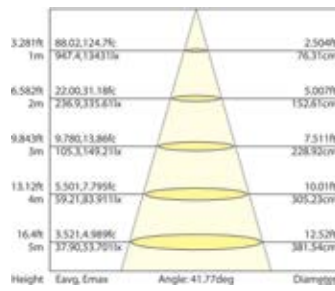

DIMENSIONAL DRAWINGS

All LitespanLED® PAR Lamps have been sized within ANSI form factors.

CONE OF LIGHT

LEDP-8WPAR20/FL/830-DIM

LEDP-13WPAR30/FL/830-DIM

LEDP-20WPAR38/FL/830-DIM

LEDP-8WPAR20/NFL/830-DIM

LEDP-13WPAR30/NFL/830-DIM