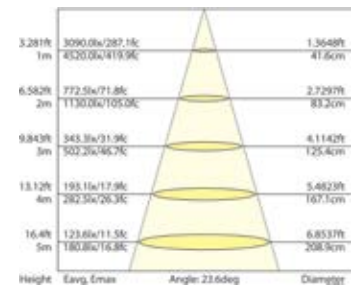

DIMENSIONAL DRAWINGS

All LitespanLED® PAR Lamps have been sized within ANSI form factors.

CONE OF LIGHT

LEDP-8WPAR20/FL/830-DIM

LEDP-13WPAR30/FL/830-DIM

LEDP-20WPAR38/FL/830-DIM

LEDP-8WPAR20/NFL/830-DIM

LEDP-13WPAR30/NFL/830-DIM