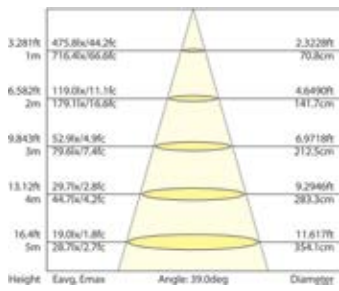

DIMENSIONAL DRAWINGS

All LitespanLED® PAR Lamps have been sized within ANSI form factors.

CONE OF LIGHT

LEDP-8WPAR20/FL/830-DIM

LEDP-13WPAR30/FL/830-DIM

LEDP-20WPAR38/FL/830-DIM

LEDP-8WPAR20/NFL/830-DIM

LEDP-13WPAR30/NFL/830-DIM