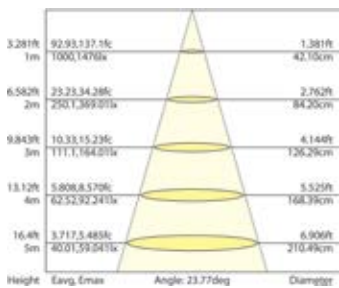

DIMENSIONAL DRAWINGS

All LitespanLED® PAR Lamps have been sized within ANSI form factors.

CONE OF LIGHT

LEDP-8WPAR20/FL/830-DIM

LEDP-13WPAR30/FL/830-DIM

LEDP-20WPAR38/FL/830-DIM

LEDP-8WPAR20/NFL/830-DIM

LEDP-13WPAR30/NFL/830-DIM