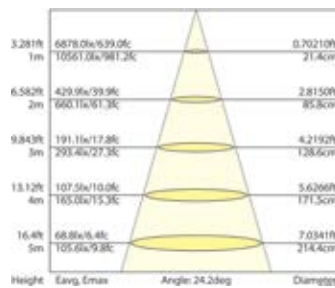

DIMENSIONAL DRAWINGS

All LitespanLED® PAR Lamps have been sized within ANSI form factors.

CONE OF LIGHT

LEDP-8WPAR20/FL/830-DIM

LEDP-13WPAR30/FL/830-DIM

LEDP-20WPAR38/FL/830-DIM

LEDP-8WPAR20/NFL/830-DIM

LEDP-13WPAR30/NFL/830-DIM