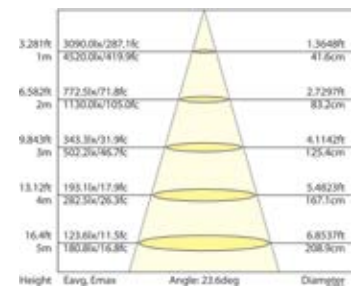

DIMENSIONAL DRAWINGS

All LitespanLED® PAR Lamps have been sized within ANSI form factors.

CONE OF LIGHT

LEDP-8WPAR20/FL/830-DIM

LEDP-13WPAR30/FL/830-DIM

LEDP-20WPAR38/FL/830-DIM

LEDP-8WPAR20/NFL/830-DIM

LEDP-13WPAR30/NFL/830-DIM