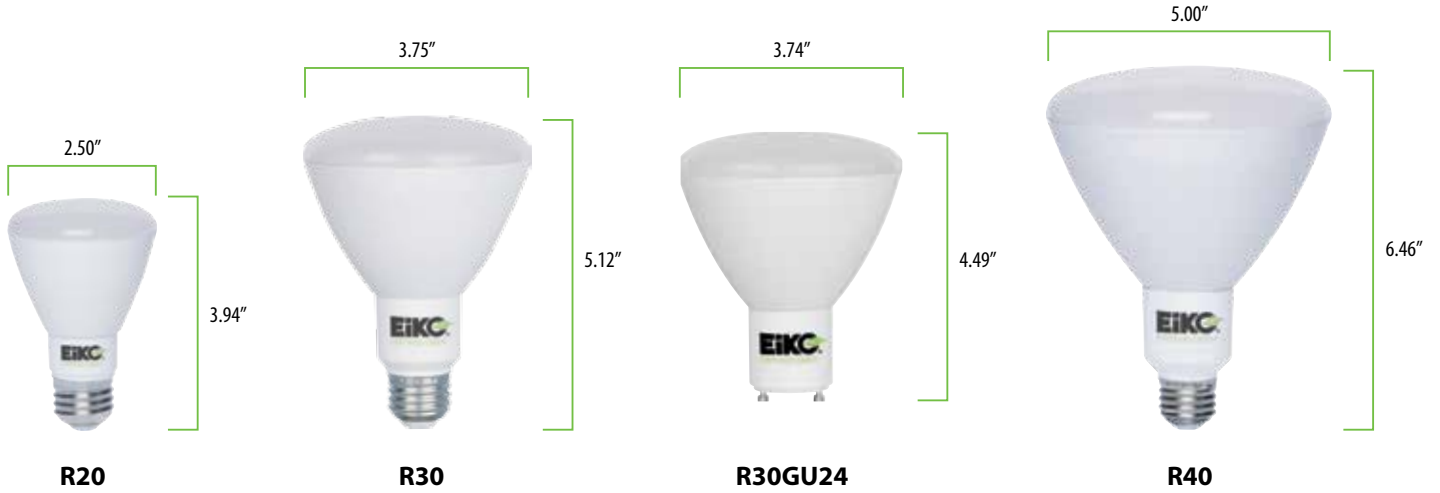

PERFORMANCE

- Long life: 25,000–40,000 hours
- R20 - Replaces 50W R20
- R30 - Replaces 65W BR30
- R40 - Replaces 85W and 120W
- 105° flood beam spread
- 80 CRI
- 120V @ 60Hz
- Operates from -20°C (-4°F) to 45°C (113°F)

FEATURES

- Direct replacement for incandescent reflector lamps
- Dimmable to 5% for design flexibility
- Compatible with a wide array of dimmers
- High power LED efficiency
- Comfortable diffused light
- Instant-On with no warm up, unlike CFLs
- Acceptable for ICAT rated downlights
- Available in 2700K, 3000K, and 4100K

DIMENSIONAL DRAWINGS

All LitespanLED® Reflector Lamps have been sized within ANSI form factors.

CONE OF LIGHT

Note: The curves indicate the illuminated area and the average illumination when the luminaire is at different distance.