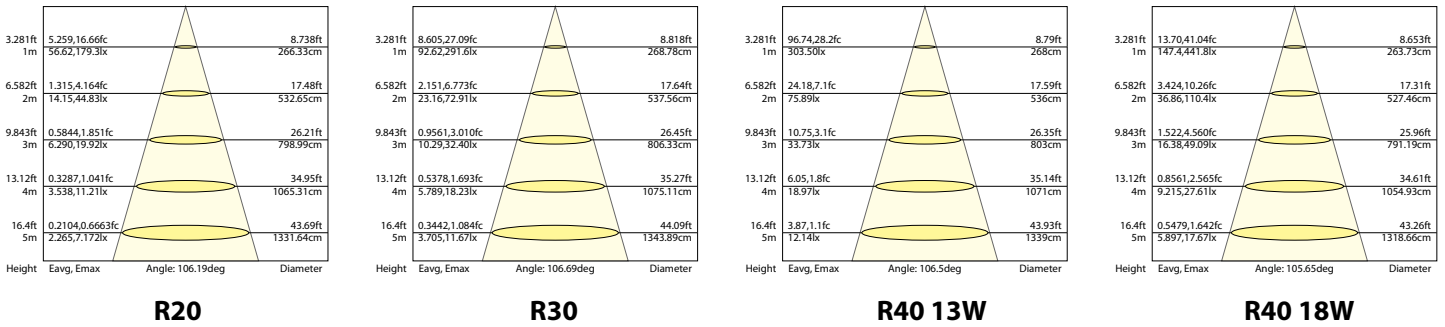

DIMENSIONAL DRAWINGS

All LitespanLED® Reflector Lamps have been sized within ANSI form factors.

CONE OF LIGHT

Note: The curves indicate the illuminated area and the average illumination when the luminaire is at different distance.