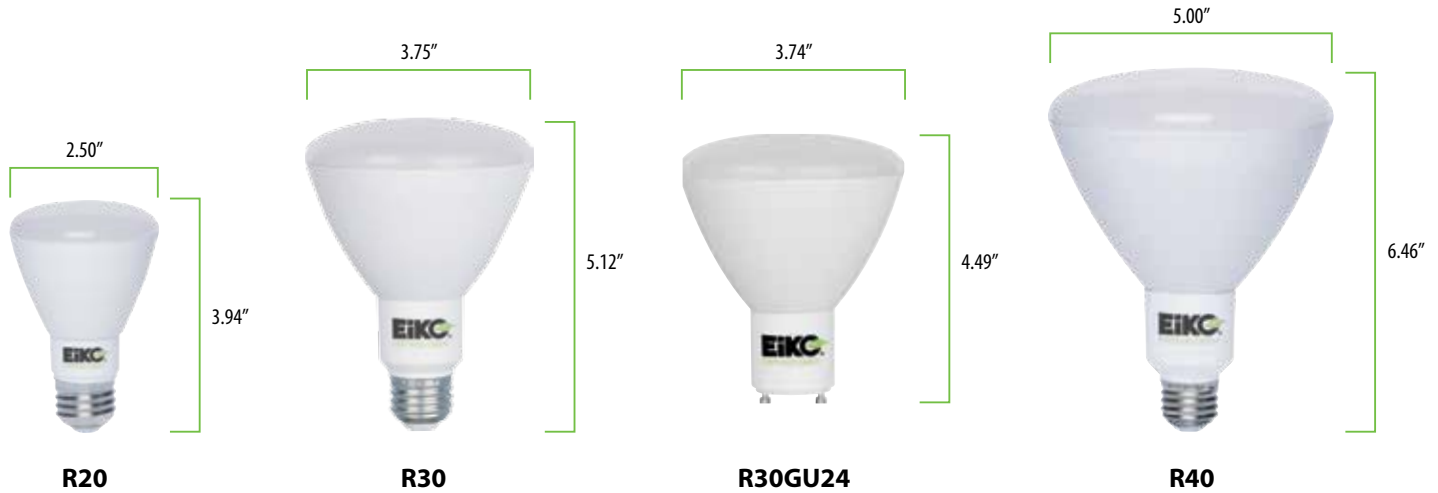

PERFORMANCE

- Long life: 25,000–40,000 hours
- R20 - Replaces 50W R20
- R30 - Replaces 65W BR30
- R40 - Replaces 85W and 120W
- 105° flood beam spread
- 80 CRI
- 120V @ 60Hz
- Operates from -20°C (-4°F) to 45°C (113°F)

FEATURES

- Direct replacement for incandescent reflector lamps
- Dimmable to 5% for design flexibility
- Compatible with a wide array of dimmers
- High power LED efficiency
- Comfortable diffused light
- Instant-On with no warm up, unlike CFLs
- Acceptable for ICAT rated downlights
- Available in 2700K, 3000K, and 4100K

LITESPAN™
LED

RoHS
Compliant

c  US LISTED

DIMENSIONAL DRAWINGS

All LitespanLED® Reflector Lamps have been sized within ANSI form factors.

CONE OF LIGHT

Note: The curves indicate the illuminated area and the average illumination when the luminaire is at different distance.