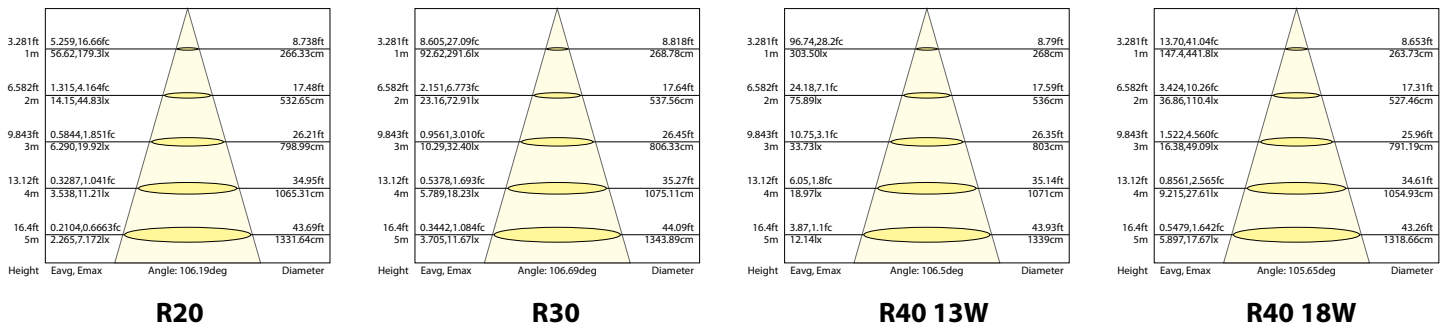

LITESPAN™
LED

RoHS
Compliant

c  US LISTED

DIMENSIONAL DRAWINGS

All LitespanLED® Reflector Lamps have been sized within ANSI form factors.

CONE OF LIGHT

Note: The curves indicate the illuminated area and the average illumination when the luminaire is at different distance.