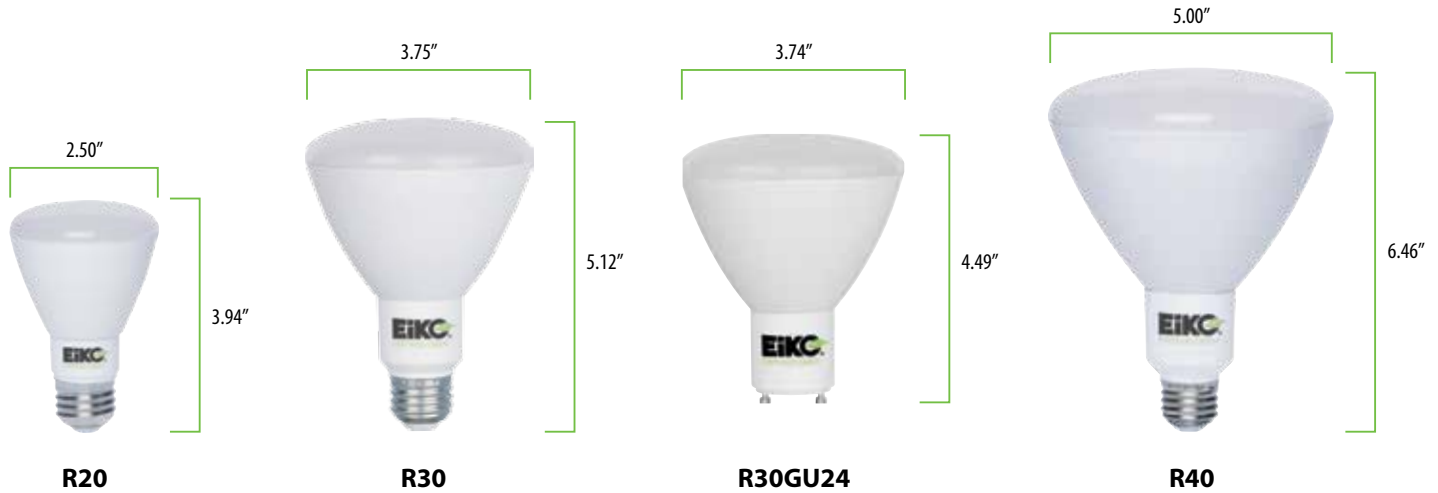

DIMENSIONAL DRAWINGS

All LitespanLED® Reflector Lamps have been sized within ANSI form factors.