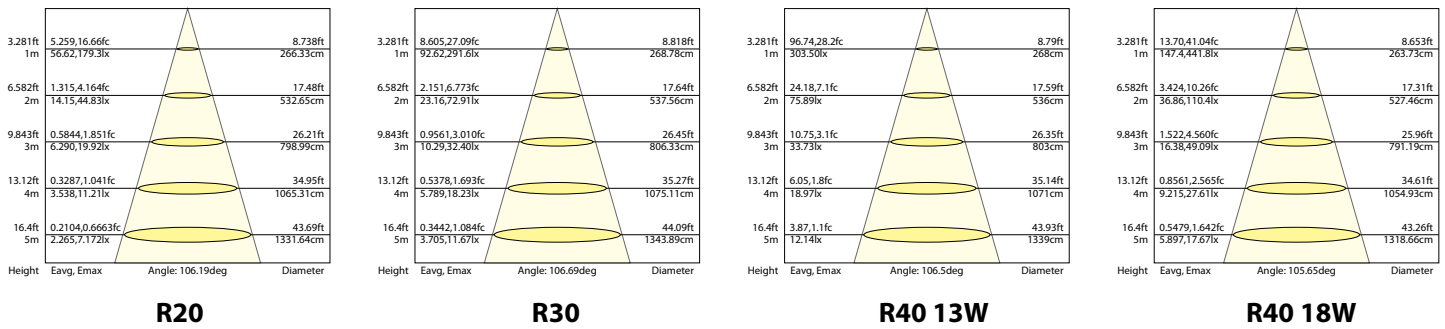

DIMENSIONAL DRAWINGS

All LitespanLED® Reflector Lamps have been sized within ANSI form factors.

CONE OF LIGHT

Note: The curves indicate the illuminated area and the average illumination when the luminaire is at different distance.