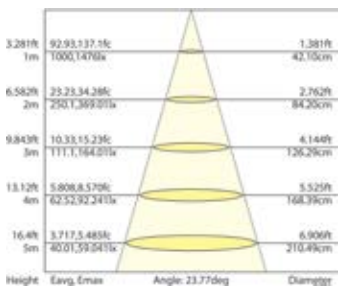

DIMENSIONAL DRAWINGS

All LitespanLED® PAR Lamps have been sized within ANSI form factors.

CONE OF LIGHT

LEDP-8WPAR20/FL/830-DIM

LEDP-13WPAR30/FL/830-DIM

LEDP-20WPAR38/FL/830-DIM

LEDP-8WPAR20/NFL/830-DIM

LEDP-13WPAR30/NFL/830-DIM