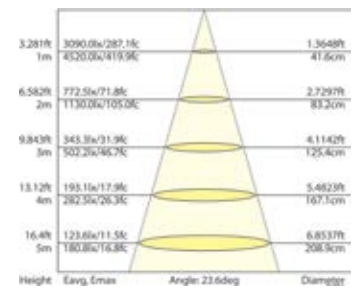

DIMENSIONAL DRAWINGS

All LitespanLED® PAR Lamps have been sized within ANSI form factors.

CONE OF LIGHT

LEDP-8WPAR20/FL/830-DIM

LEDP-13WPAR30/FL/830-DIM

LEDP-20WPAR38/FL/830-DIM

LEDP-8WPAR20/NFL/830-DIM

LEDP-13WPAR30/NFL/830-DIM