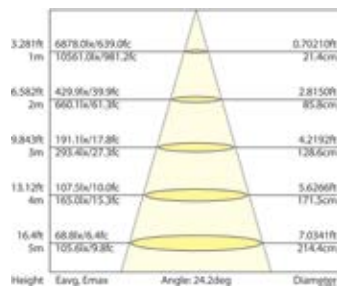

DIMENSIONAL DRAWINGS

All LitespanLED® PAR Lamps have been sized within ANSI form factors.

CONE OF LIGHT

LEDP-8WPAR20/FL/830-DIM

LEDP-13WPAR30/FL/830-DIM

LEDP-20WPAR38/FL/830-DIM

LEDP-8WPAR20/NFL/830-DIM

LEDP-13WPAR30/NFL/830-DIM