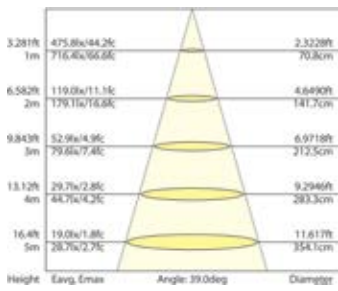

DIMENSIONAL DRAWINGS

All LitespanLED® PAR Lamps have been sized within ANSI form factors.

CONE OF LIGHT

LEDP-8WPAR20/FL/830-DIM

LEDP-13WPAR30/FL/830-DIM

LEDP-20WPAR38/FL/830-DIM

LEDP-8WPAR20/NFL/830-DIM

LEDP-13WPAR30/NFL/830-DIM