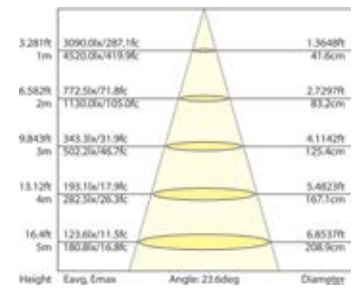

DIMENSIONAL DRAWINGS

All LitespanLED® PAR Lamps have been sized within ANSI form factors.

CONE OF LIGHT

LEDP-8WPAR20/FL/830-DIM

LEDP-13WPAR30/FL/830-DIM

LEDP-20WPAR38/FL/830-DIM

LEDP-8WPAR20/NFL/830-DIM

LEDP-13WPAR30/NFL/830-DIM