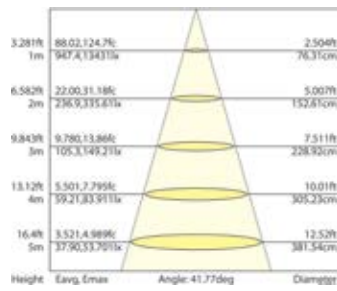

DIMENSIONAL DRAWINGS

All LitespanLED® PAR Lamps have been sized within ANSI form factors.

CONE OF LIGHT

LEDP-8WPAR20/FL/830-DIM

LEDP-13WPAR30/FL/830-DIM

LEDP-20WPAR38/FL/830-DIM

LEDP-8WPAR20/NFL/830-DIM

LEDP-13WPAR30/NFL/830-DIM