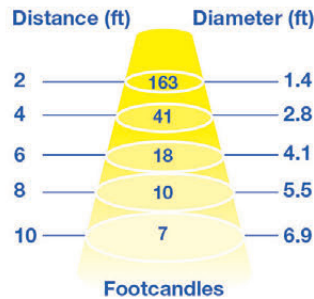

Lighting facts Per Bulb, **Brightness** 350, 330, 365 lumens
Estimated Yearly Energy Cost \$0.78

(Based on 3 hrs/day, 11 ¢/kWh. Cost depends on rates and use)

Life 27.4 years (Based on 3 hrs/day). **Energy Used** 6.5 watts

Light Appearance 3000K, 2700K, 4000K

\$ Electricity Cost* \$ Lamp Cost* \$ Savings*

APPLICATIONS

Recessed Lighting

Accent / Display Lighting

Track Lighting

ILLUMINANCE

6.5MR16/TIT/DIM/830/FL38

6.5MR16/TIT/DIM/827/FL38

6.5MR16/TIT/DIM/840/FL38

SPECIFICATIONS

Product Model	95332 01-715-D/830-38D	95333 01-715-D/827-38D	95334 01-715-D/840-38D
Nominal Desc.	6.5MR16/TIT/DIM/830/FL38	6.5MR16/TIT/DIM/827/FL38	6.5MR16/TIT/DIM/840/FL38
Type	MR16	MR16	MR16
Base	Bi-pin GU5.3	Bi-pin GU5.3	Bi-pin GU5.3
Power (W)	6.5	6.5	6.5
Voltage - Frequency	12V 60Hz	12V 60Hz	12V 60Hz
Color Temp. (ANSI)	Warm White 3000K	Warm White 2700K	Natural White 4000K
CRI (Ra)	80	80	80
Typical lumens (lm)	350	330	365
Efficacy (LPW)	54	51	56
Beam Angle	FL 38°	FL 38°	FL 38°
CBCP (cd)	680	650	700
Dimmable	Yes*	Yes*	Yes*
Power Factor	0.9	0.9	0.9
Rated Lifetime - L70 (hrs.)	30,000	30,000	30,000
Weight (lb./g)	0.12 lb. / 60g	0.12 lb. / 60g	0.12 lb. / 60g