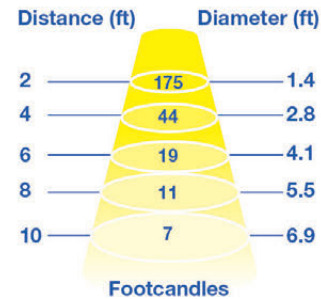

Lighting facts Per Bulb, **Brightness** 350, 330, 365 lumens
Estimated Yearly Energy Cost \$0.78

(Based on 3 hrs/day, 11 ¢/kWh. Cost depends on rates and use)

Life 27.4 years (Based on 3 hrs/day). **Energy Used** 6.5 watts

Light Appearance 3000K, 2700K, 4000K

\$ Electricity Cost* \$ Lamp Cost* \$ Savings*

APPLICATIONS

Recessed Lighting

Accent / Display Lighting

Track Lighting

ILLUMINANCE

6.5MR16/TIT/DIM/830/FL38

6.5MR16/TIT/DIM/827/FL38

6.5MR16/TIT/DIM/840/FL38

SPECIFICATIONS

Product Model	95332 01-715-D/830-38D	95333 01-715-D/827-38D	95334 01-715-D/840-38D
Nominal Desc.	6.5MR16/TIT/DIM/830/FL38	6.5MR16/TIT/DIM/827/FL38	6.5MR16/TIT/DIM/840/FL38
Type	MR16	MR16	MR16
Base	Bi-pin GU5.3	Bi-pin GU5.3	Bi-pin GU5.3
Power (W)	6.5	6.5	6.5
Voltage - Frequency	12V 60Hz	12V 60Hz	12V 60Hz
Color Temp. (ANSI)	Warm White 3000K	Warm White 2700K	Natural White 4000K
CRI (Ra)	80	80	80
Typical lumens (lm)	350	330	365
Efficacy (LPW)	54	51	56
Beam Angle	FL 38°	FL 38°	FL 38°
CBCP (cd)	680	650	700
Dimmable	Yes*	Yes*	Yes*
Power Factor	0.9	0.9	0.9
Rated Lifetime - L70 (hrs.)	30,000	30,000	30,000
Weight (lb./g)	0.12 lb. / 60g	0.12 lb. / 60g	0.12 lb. / 60g