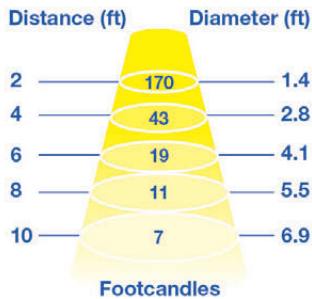

Lighting facts Per Bulb, **Brightness** 350, 330, 365 lumens
Estimated Yearly Energy Cost \$0.78

(Based on 3 hrs/day, 11 ¢/kWh. Cost depends on rates and use)

Life 27.4 years (Based on 3 hrs/day). **Energy Used** 6.5 watts

Light Appearance 3000K, 2700K, 4000K

\$ Electricity Cost* \$ Lamp Cost* \$ Savings*

APPLICATIONS

Recessed Lighting

Accent / Display Lighting

Track Lighting

ILLUMINANCE

6.5MR16/TIT/DIM/830/FL38

6.5MR16/TIT/DIM/827/FL38

6.5MR16/TIT/DIM/840/FL38

SPECIFICATIONS

Product Model	95332 01-715-D/830-38D	95333 01-715-D/827-38D	95334 01-715-D/840-38D
Nominal Desc.	6.5MR16/TIT/DIM/830/FL38	6.5MR16/TIT/DIM/827/FL38	6.5MR16/TIT/DIM/840/FL38
Type	MR16	MR16	MR16
Base	Bi-pin GU5.3	Bi-pin GU5.3	Bi-pin GU5.3
Power (W)	6.5	6.5	6.5
Voltage - Frequency	12V 60Hz	12V 60Hz	12V 60Hz
Color Temp. (ANSI)	Warm White 3000K	Warm White 2700K	Natural White 4000K
CRI (Ra)	80	80	80
Typical lumens (lm)	350	330	365
Efficacy (LPW)	54	51	56
Beam Angle	FL 38°	FL 38°	FL 38°
CBCP (cd)	680	650	700
Dimmable	Yes*	Yes*	Yes*
Power Factor	0.9	0.9	0.9
Rated Lifetime - L70 (hrs.)	30,000	30,000	30,000
Weight (lb./g)	0.12 lb. / 60g	0.12 lb. / 60g	0.12 lb. / 60g