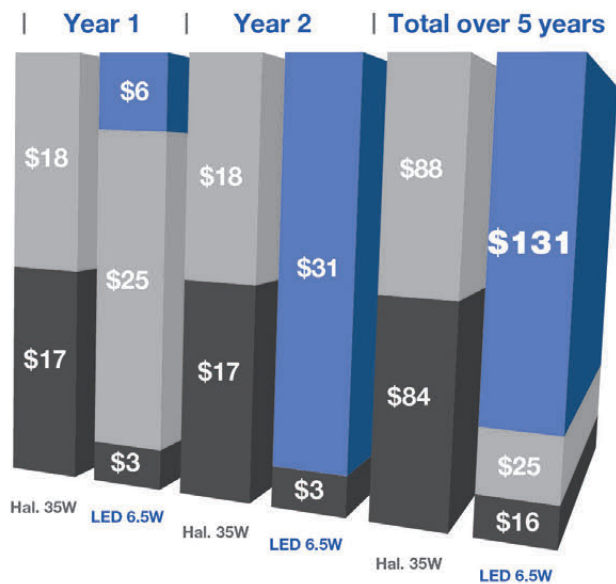

MR16 6.5W DIM. TITANIUM LED SERIES 2.0

PRO

6.5W REPLACES

**35W
Hal.**

80% Energy Savings

\$131 Savings per lamp*

- High Performance Technology
- Dimmable with most existing installations*
- Compatible with electronic & conventional transformers
- Very high efficacy 54 LPW in Warm White
- Warm White / Natural White color temperature
- Long lifetime 30,000 hrs

RETURN ON INVESTMENT

The initial investment of changing a 35W halogen MR16 lamp to a 6.5W GREEN CREATIVE lighting solution will take less than 10 months to recover from electricity cost savings.

Following the payback period, the lamp will save \$31 annually throughout the lifetime of the product. Over a 5 year period, each replaced lamp will save \$131 in lighting costs and 624kWh of electricity, equivalent to 0.44 metric tons of CO₂ or 11 trees*.

The monthly cost of waiting before changing to GREEN CREATIVE energy efficient lighting solution is \$2.60 per lamp.

Furthermore, GREEN CREATIVE lamps are maintenance free with a 30,000 hours lifetime providing additional savings not taken into account in this model.

*Model assumes Price of Electricity is \$0.11 / kWh (energy costs vary depending on region), Lamp Usage is 12 hours / day (4,380 hours / year), Price of 35W halogen is \$4 with lifetime of 1000 hours. GREEN CREATIVE 6.5W price is \$25 with 30,000 hours lifetime. The CO₂ emission and tree equivalence based on E.P.A (Energy Protection Agency) website.