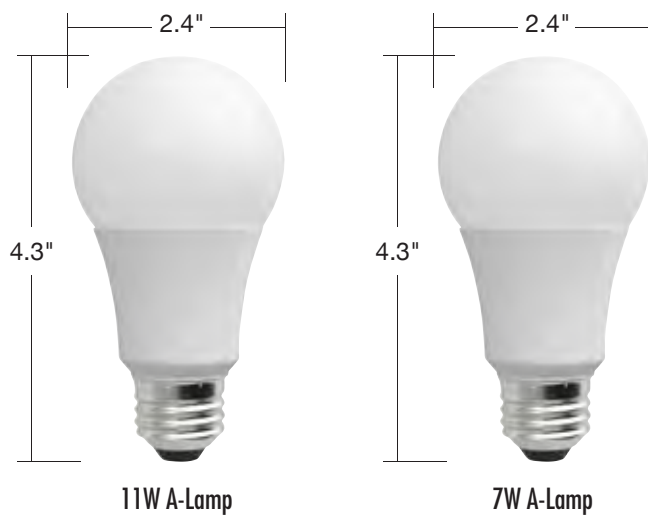

5 YEAR WARRANTY*

For the most up-to-date specs, please visit www.tcpi.com

*Based on 12 hours use per day

ELITE Series

LED A-Lamp

Warranties and Certifications:	Item #	Description	Voltage	Wattage	Incandescent Wattage Comparison	Lumens	LPW	CCT	CRI	M.O.L. (inches)	Diameter (inches)	Case Quantity
   5 YEAR WARRANTY* For the most up-to-date specs, please visit www.tcpi.com *Based on 12 hours use per day	Smooth Uniform Dimming – 230° full light distribution											
	11W A-Lamp											
	LED11A19D24K	Dimmable 11W Smooth A19 - 2400K	120	11	60	800	72.7	2400K	82	4.3	2.4	12
	LED11A19D27K	Dimmable 11W Smooth A19 - 2700K	120	11	60	800	72.7	2700K	82	4.3	2.4	12
	LED11A19D30K	Dimmable 11W Smooth A19 - 3000K	120	11	60	850	77.3	3000K	82	4.3	2.4	12
	LED11A19D41K	Dimmable 11W Smooth A19 - 4100K	120	11	60	900	81.8	4100K	82	4.3	2.4	12
	7W A-Lamp											
	LED7A19D24K	Dimmable 7W Smooth A19 - 2400K	120	7	40	450	64.3	2400K	82	4.3	2.4	12
	LED7A19D27K	Dimmable 7W Smooth A19 - 2700K	120	7	40	450	64.3	2700K	82	4.3	2.4	12
	LED7A19D30K	Dimmable 7W Smooth A19 - 3000K	120	7	40	475	67.9	3000K	82	4.3	2.4	12
	LED7A19D41K	Dimmable 7W Smooth A19 - 4100K	120	7	40	500	71.4	4100K	82	4.3	2.4	12
	Non-Dimmable Options – 230° full light distribution											
	11W A-Lamp											
	LED11A1927K	Non-Dimmable 11W Smooth A19 - 2700K	120	11	60	800	72.7	2700K	82	4.3	2.4	12
LED11A1930K	Non-Dimmable 11W Smooth A19 - 3000K	120	11	60	850	77.3	3000K	82	4.3	2.4	12	
7W A-Lamp												
LED7A1927K	Non-Dimmable 7W Smooth A19 - 2700K	120	7	40	450	64.3	2700K	82	4.3	2.4	12	
LED7A1930K	Non-Dimmable 7W Smooth A19 - 3000K	120	7	40	475	67.9	3000K	82	4.3	2.4	12