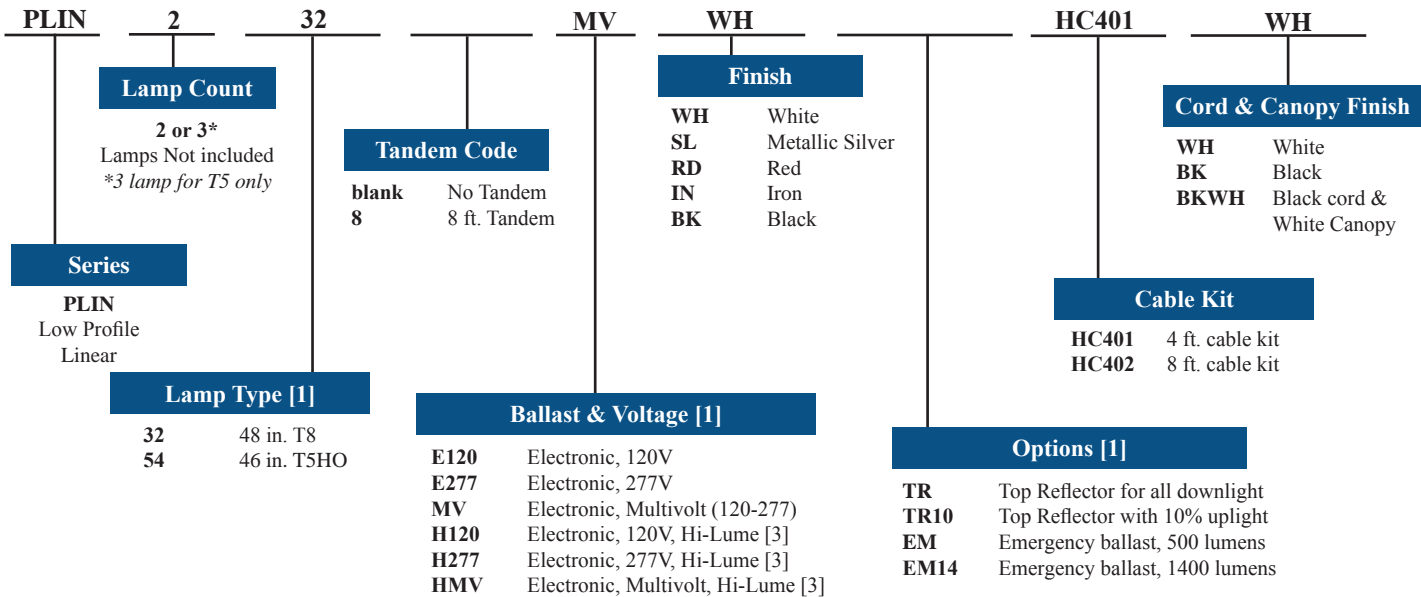

ORDERING INFORMATION

Example: PLIN232MVWH-HC401WH

Notes

- [1] See end of T02LINEAR for many additional lamps, ballasts, finishes, and options.
- [2] Custom louvers available in any cell configuration. Consult factory for additional information.
- [3] HiLume and LoLume ballasts available for T8 lamps only.

Note: EM14 required for T5HO lamps

Catalog Number:
Notes: