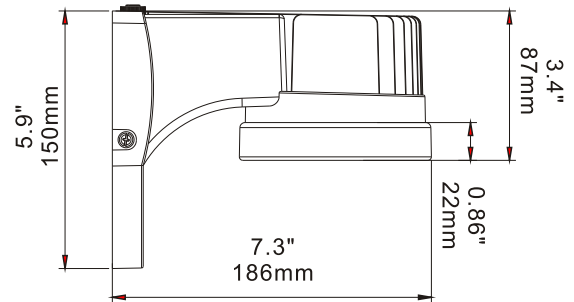

MJJ Series

MINI JELLY JAR

DIMENSIONS

ELECTRICAL						
Volts	Input Watts	Amps	Power Factor	Ballast Factor	Min Start Temp	UL
100-240	14	0.2	0.5	1.00	-30°C	Yes

PHYSICAL						
Carton	Length	Width	Height	Weight	Mount	Finish
6	5.4	7.3	5.9	2.53	Flush	Bronze

Powered by **CREE** LED⁵

Example: **MJJ7L14W750L50KBZ**

SERIES	SIZE	WATTS/LUMENS	COLOR TEMP	FINISH
MJJ - Mini Jelly Jar	7L - 7" Wide	14W750L - 14 Watts/750 Lumens	50K - 5000 Kelvins	BZ - Bronze