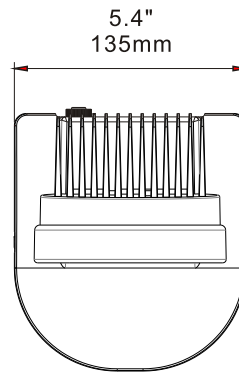

MJJ Series

MINI JELLY JAR

DIMENSIONS

ELECTRICAL						
Volts	Input Watts	Amps	Power Factor	Ballast Factor	Min Start Temp	UL
100-240	14	0.2	0.5	1.00	-30°C	Yes

PHYSICAL						
Carton	Length	Width	Height	Weight	Mount	Finish
6	5.4	7.3	5.9	2.53	Flush	Bronze

Powered by **CREE** LED⁵

Example: **MJJ7L14W750L50KBZ**

SERIES	SIZE	WATTS/LUMENS	COLOR TEMP	FINISH
MJJ - Mini Jelly Jar	7L - 7" Wide	14W750L - 14 Watts/750 Lumens	50K - 5000 Kelvins	BZ - Bronze