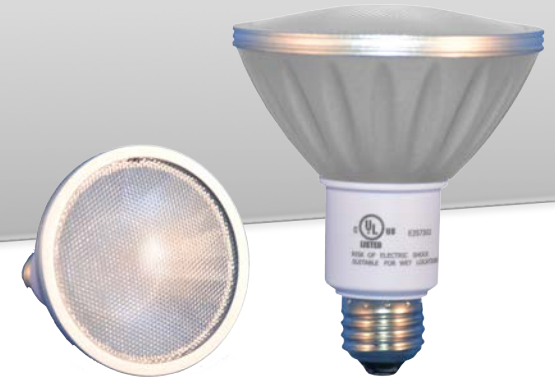

Kobi Electric

LED COLORED PAR OUTDOOR
****UL APPROVED FOR WET LOCATIONS****

- Produces 900lm (PAR38)
- Mercury free, ROHS compliant
- UL approved for wet locations
- Available in Red, Green, Amber, Purple and Blue
- Perfect replacement for a PAR Colored Outdoor Halogen
- Zero UV Radiation
- Longer life and lower maintenance costs

Models

| MODEL | PART # | UPC | CASE | SHAPE | WATTS | LUMENS | BEAM | OUTDOOR | DIM | CRI | VOLTS | LIFE |
|--------------|-----------------|-------------|------|-------|-------|--------|------|---------|-----|-----|--------|--------|
| RED PAR38 | LED-PAR38-270-R | 40232058028 | 18 | PAR38 | 7 | 270 | 35 | YES | NO | 80 | 120VAC | 25,000 |
| GREEN PAR38 | LED-PAR38-350-G | 40232058035 | 18 | PAR38 | 9 | 350 | 35 | YES | NO | 80 | 120VAC | 25,000 |
| AMBER PAR38 | LED-PAR38-150-A | 40232058042 | 18 | PAR38 | 7 | 150 | 35 | YES | NO | 80 | 120VAC | 25,000 |
| PURPLE PAR38 | LED-PAR38-200-P | 40232058059 | 18 | PAR38 | 9 | 200 | 35 | YES | NO | 80 | 120VAC | 25,000 |
| BLUE PAR38 | LED-PAR38-110-P | 40232058066 | 18 | PAR38 | 9 | 110 | 35 | YES | NO | 80 | 120VAC | 25,000 |