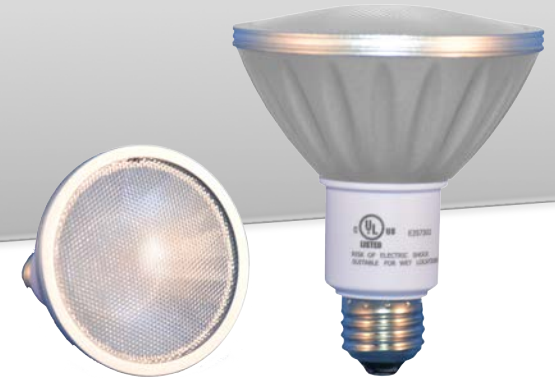

Kobi Electric

**LED COLORED PAR OUTDOOR**  
**\*\*UL APPROVED FOR WET LOCATIONS\*\***

- Produces 900lm (PAR38)
- Mercury free, ROHS compliant
- UL approved for wet locations
- Available in Red, Green, Amber, Purple and Blue
- Perfect replacement for a PAR Colored Outdoor Halogen
- Zero UV Radiation
- Longer life and lower maintenance costs

**Models**

MODEL	PART #	UPC	CASE	SHAPE	WATTS	LUMENS	BEAM	OUTDOOR	DIM	CRI	VOLTS	LIFE
RED PAR38	LED-PAR38-270-R	40232058028	18	PAR38	7	270	35	YES	NO	80	120VAC	25,000
GREEN PAR38	LED-PAR38-350-G	40232058035	18	PAR38	9	350	35	YES	NO	80	120VAC	25,000
AMBER PAR38	LED-PAR38-150-A	40232058042	18	PAR38	7	150	35	YES	NO	80	120VAC	25,000
PURPLE PAR38	LED-PAR38-200-P	40232058059	18	PAR38	9	200	35	YES	NO	80	120VAC	25,000
BLUE PAR38	LED-PAR38-110-P	40232058066	18	PAR38	9	110	35	YES	NO	80	120VAC	25,000