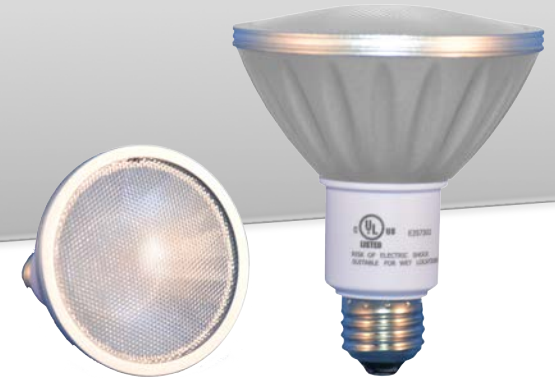

Kobi Electric

LED COLORED PAR OUTDOOR
****UL APPROVED FOR WET LOCATIONS****

- Produces 900lm (PAR38)
- Mercury free, ROHS compliant
- UL approved for wet locations
- Available in Red, Green, Amber, Purple and Blue
- Perfect replacement for a PAR Colored Outdoor Halogen
- Zero UV Radiation
- Longer life and lower maintenance costs

Models

MODEL	PART #	UPC	CASE	SHAPE	WATTS	LUMENS	BEAM	OUTDOOR	DIM	CRI	VOLTS	LIFE
RED PAR38	LED-PAR38-270-R	40232058028	18	PAR38	7	270	35	YES	NO	80	120VAC	25,000
GREEN PAR38	LED-PAR38-350-G	40232058035	18	PAR38	9	350	35	YES	NO	80	120VAC	25,000
AMBER PAR38	LED-PAR38-150-A	40232058042	18	PAR38	7	150	35	YES	NO	80	120VAC	25,000
PURPLE PAR38	LED-PAR38-200-P	40232058059	18	PAR38	9	200	35	YES	NO	80	120VAC	25,000
BLUE PAR38	LED-PAR38-110-P	40232058066	18	PAR38	9	110	35	YES	NO	80	120VAC	25,000