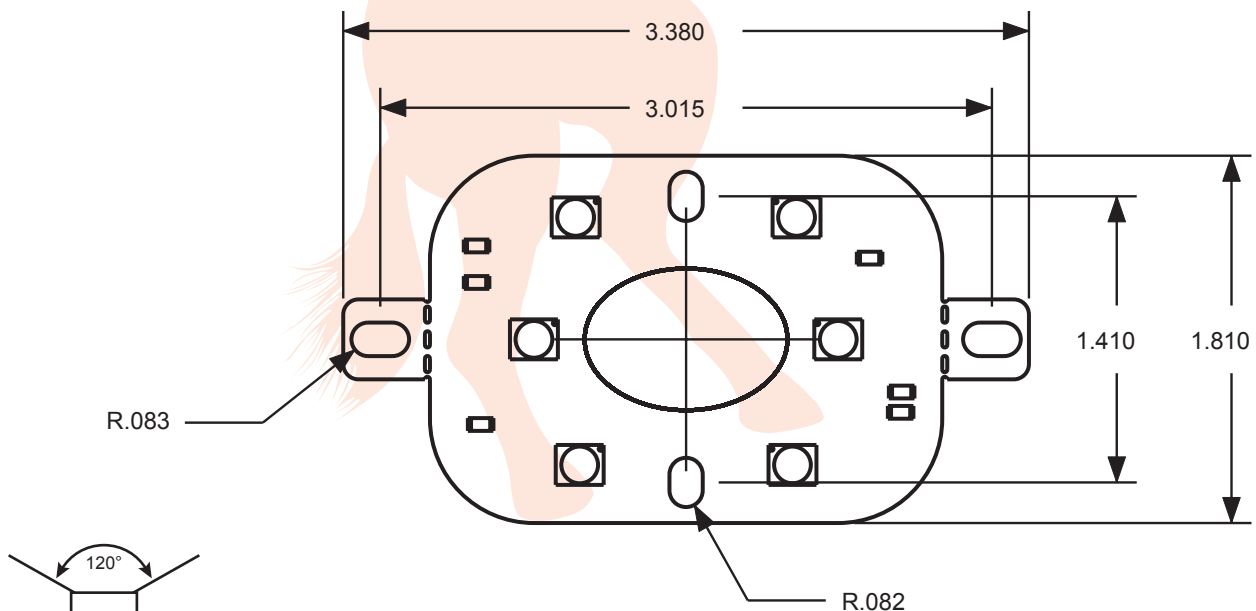

### Wiring Data:

Lead Length - inches: 24"

### Battery Data:

Fulham Part #	Battery Pack	No. of LEDs	Run Time*
FHSBATT3-C3	3 C Cell	6	90 min.
FHSBATT3-D4	3 D Cell	6	110 min.
FHSBATT3-F7	3 F Cell	6	180 min.

\* Run times are based on fully charged batteries.

### Mechanical Data:

Beam Angle (typical)