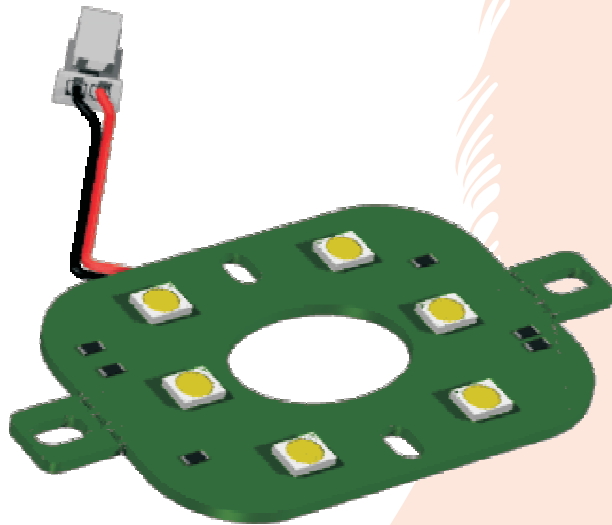

This is an original product from Fulham Co., Inc.

Description: Emergency LED Array, only to be operated with FHS1-UNV-3.6L

This LED Array Will Operate At The Following:

6W, 513 Lumens

### Array:

LED Color Temperature: Pure White (6300K)

### Wiring Data:

Lead Length - inches: 24"

### Battery Data:

Fulham Part #	Battery Pack	No. of LEDs	Run Time*
FHSBATT3-C3	3 C Cell	6	90 min.
FHSBATT3-D4	3 D Cell	6	110 min.
FHSBATT3-F7	3 F Cell	6	180 min.

\* Run times are based on fully charged batteries.