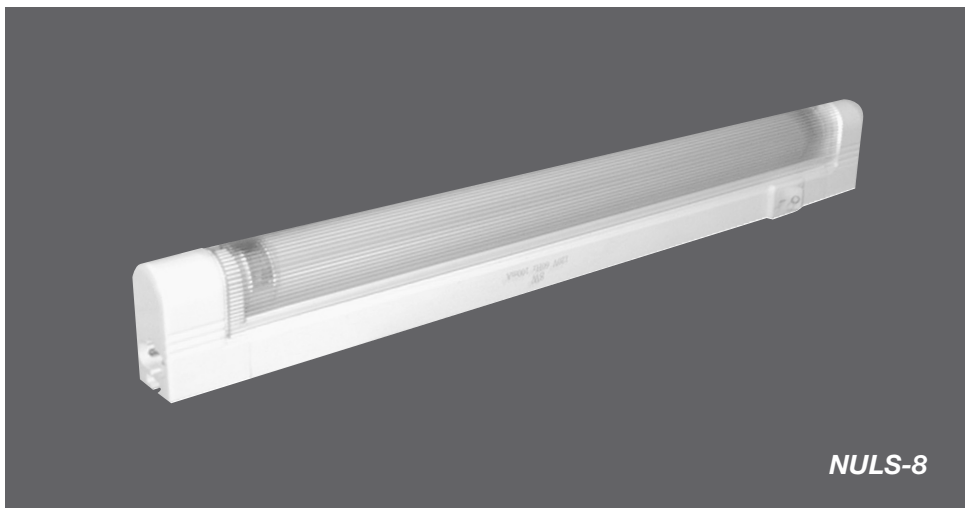

NULS-8/13/18/21/24/28

Low Profile T5 Fluorescent Under Cabinet Fixture

LAMP WATTAGE

- (1) F8T5
- (1) F13T5
- (1) F18T5
- (1) F21T5
- (1) F24T5
- (1) F28T5

DESCRIPTION

T5 Fluorescent slim, low profile under cabinet lighting fixtures ranging in length from 13-1/2" (34cm) to 47" (119cm) and 8 to 28 watts. Ideal for narrow spaces for illuminating window displays

.09 Injection Molded White Plastic Construction

MOUNTING

Hardware provided for mounting fixture either to standard horizontal surface or to vertical wall surface.

ELECTRICAL SYSTEM

Sockets accept bi-pin T5 fluorescent light source. Fixture contains recessed male connector for attachment to female receptacle from either 120V power cord or connector from other fixture. Integral solid state ballast for efficient operation.

Rocker switch on side of fixture allows independent on/off control.

Note: 10 fixtures maximum may be connected together on single 120V power cord feed. Do not exceed 10 fixtures per feed.

UL LISTED

UL Listed as Portable Fixture

ACCESSORIES

- NRA-125... Straight Connector (Included with Fixture)
- NRA-125/6 6" Flexible Connector
- NRA-125/12 12" Flexible Connector
- NRA-125/18 18" Flexible Connector

PRODUCT MATRIX

Item No	Lamp	Description
NULS-8	(1) F8T5	13-1/2" (34cm), 8 Watt Fluorescent Under Cabinet Fixture
NULS-13	(1) F13T5	22-1/2" (57cm), 13 Watt Fluorescent Under Cabinet Fixture
NULS-18	(1) F18T5	25-1/8" (64cm), 18 Watt Fluorescent Under Cabinet Fixture
NULS-21	(1) F21T5	35-1/2" (90cm), 21 Watt Fluorescent Under Cabinet Fixture
NULS-24	(1) F24T5	37-1/4" (95cm), 24 Watt Fluorescent Under Cabinet Fixture
NULS-28	(1) F28T5	47" (119cm), 28 Watt Fluorescent Under Cabinet Fixture