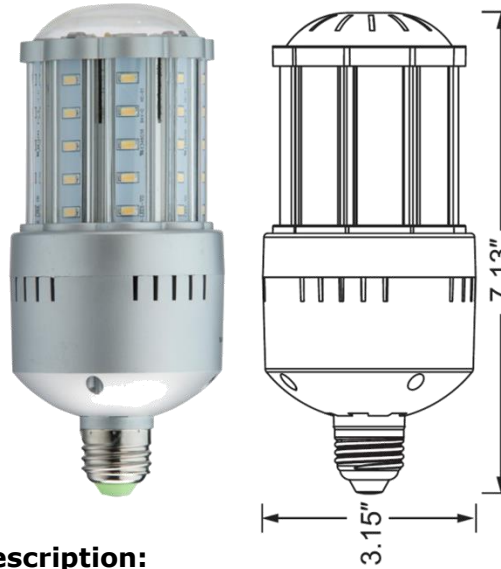

LED-8029E Post Top / Bollard / Wall Pack

SKU (USA)	SKU (Canada)	Description
LED-8029E30	LED-8029E30C	24W 3000K
LED-8029E42	LED-8029E42C	24W 4200K
LED-8029E57	LED-8029E57C	24W 5700K

Technical Specifications			
Models US/CAN	LED-8029E30/ LED-8029E30C	LED-8029E42/ LED-8029E42C	LED-8029E57/ LED-8029E57C
CCT	3000K	4200K	5700K
Power Consumption	24 watts		
Replaces	100w MH/HPS		
Mounting	E26		
Voltage	120-277VAC (USA) 120-347VAC (CANADA)		
LED Type	50 Samsung #5630 SMD		
Beam Angle	360		
Dimmable	No		
Operating Temp	-40°F - +122°F		
Rated R70 Life	Up to 50,000 Hrs.		
Warranty	5 Year Limited*		
LM79 Specifications	Yes	Yes	Yes
Power (W)	24.1	23.2	25.1
CCT	3287	4340	5704
Light Output	2320	2319	2366.4
Efficacy	96.3	99.99	94.28
THD @ 277V	17.94%	19.97%	15.46%
PF @ 277V	0.953	0.948	0.959
CRI:	84.5	0.844	85.6
R9	15	16	34
Duv	-0.0017	-0.007	0.0028
Packaging	9 / Master Carton		
Unit	4.7" x 4.7" x 8.86" 1.14 lbs.		
Master	14.8" x 14.8" x 9.5" 11.4 lbs.		

24W
LED for HID

Replaces
100W
MH / HPS

UL LISTED

lighting design lab

Description:

24W LED retrofit lamp to replace MH and HPS lamps up to 100w, E26 Medium base. Integrated insect/dust screen. UL damp rated approved for fully enclosed fixtures.