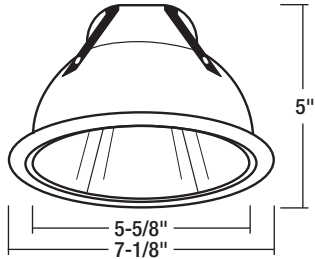

NTA-96 / NTA-97 / NTA-98 / NTA-99
Cone Reflector with Ring

TRIM DIMENSIONS

Trim OD: 7-1/8"
 Aperture: 5-5/8"
 Height: 5"

FEATURES

Trim
 Precision spun 0.050 aluminum high grade reflector. Separate trim ring available in plastic or metal, may also be used with custom combination of ring finishes.