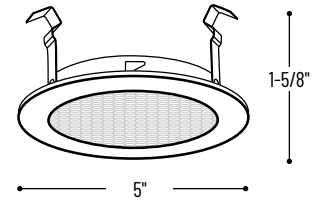

NS-22

4" Albalite Lens with Metal Trim

Type _____

Project _____

Catalog No. _____

Notes _____

FEATURES

Trim: High grade albalite lens attached to metal trim.

Mounting: Trim includes three trim clips that securely mount trim in housing.

COMPATIBLE LAMP / HOUSINGS

Line Voltage:

15W R20/PAR20 max. (NS-401AT/IC)

50W R20/PAR20 max. (NS-401QAT; NSIC-401QAT; NSR-404QAT; NSRIC-404QAT)

See individual housing specification sheets for more information.

LABELS AND LISTINGS

* cULus Listed for Wet Location when used with compatible housing

PRODUCT IMAGES & DIMENSIONS

NS-22B

NS-22W

4" Albalite Lens with Metal Trim

Catalog No.

NS-22B = 4" Albalite Lens with Black Metal Trim

NS-22W = 4" Albalite Lens with White Metal Trim

Compatible Housings

Catalog No.

NS-401QAT = Non-IC Air-Tight New Construction / 50W max

NSIC-401QAT = IC Air-Tight New Construction / 50W max