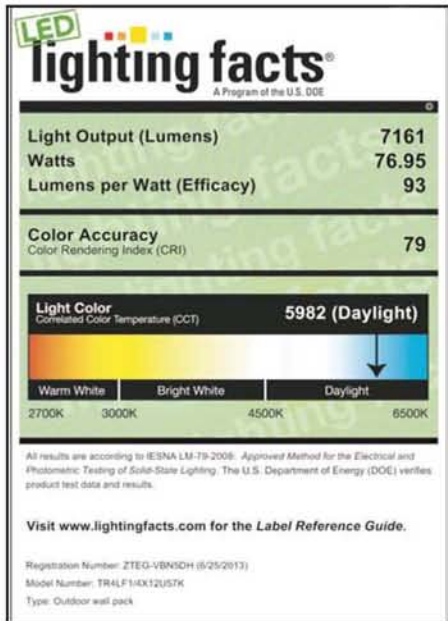

LM-79 Report available.