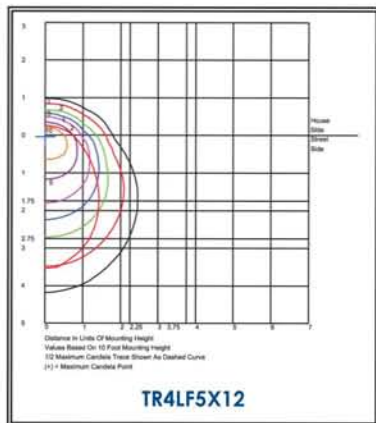

**LED**  
**lighting**  
**facts**  
LED Product Partner

	Total Luminous Flux per Module	Optic Type					
		C		F		I	
		12w	9w	12w	9w	12w	9w
CCT	6500K	1288	850	1345	888	1296	856
	5700K	1288	850	1345	888	1296	856
	4000K	1076	710	1100	726	1088	718

Dimensions

TR4

LD

Photometrics

LD-50

Catalog #	Description
WPMP	Die Cast Wall Mount Plate with Locknut, O-ring & Weatherproof Gasket