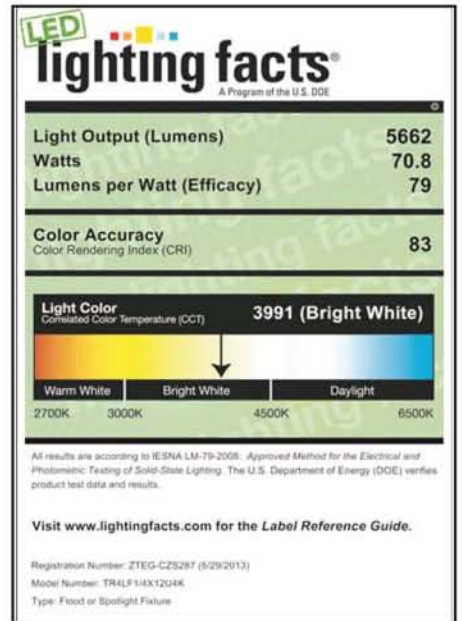

#### LG LED Module:

Luminous Flux: See Chart  
CRI: 80+, CCT: 4000K, 5700K or 6500K  
Operating Temperature: -40 ~ 50°C  
50,000 Hours  
Module has IP67 Rating  
RoHS Compliant  
R9: -0.9

**LED**  
**lighting**  
**facts**  
LED Product Partner

	Total Luminous Flux per Module	Optic Type					
		C		F		I	
		12w	9w	12w	9w	12w	9w
CCT	6500K	1288	850	1345	888	1296	856
	5700K	1288	850	1345	888	1296	856
	4000K	1076	710	1100	726	1088	718

### LED Series

### TR4 90°/30° Triad Up/Down Light

WPMP

LM-79 Report available.

LM-79 Report available.

LM-79 Report available.