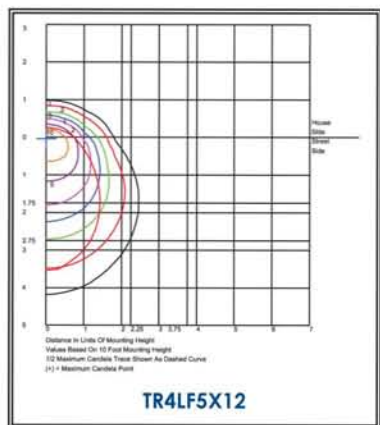

LD

Photometrics

LD-50

Catalog #	Description
WPMP	Die Cast Wall Mount Plate with Locknut, O-ring & Weatherproof Gasket

LED Series

TR4 90°/30° Triad Up/Down Light