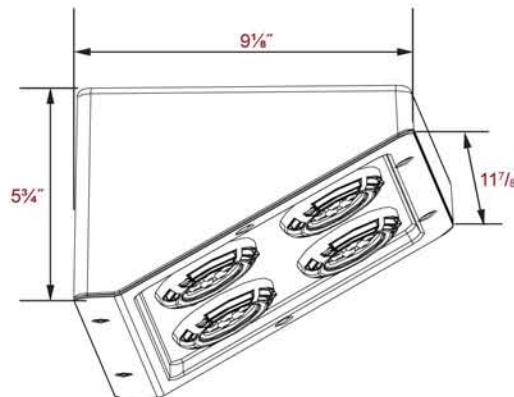

TR4 90°/30° Triad Up/Down Light

Catalog #

Description

Example: TR4LF1/4X12U4KZSP

TR4	Model:	TR4
L	LED Mfr:	L=LG Innotek
F	Optics:	C=Type III, F=Medium Beam Spread
1/4X	Number of Modules:	Up: 1/=One, 2/=Two Down: 1X=One, 2X=Two, 3X=Three, 4X=Four
12	Wattage:	9=9w, 12=12w
U	Ballast:	U=120-277V
4K	CCT:	4K=4000K, 57K=5700K, 65K=6500K
Z	Color:	B=Black, Z=Bronze, W=White, G=Gray
-	Mounting:	N/A
SP	Options:	SF=Single Fuse, DF=Double Fuse, SP=Surge Protection

LED
lighting
facts
LED Product Partner

	Total Luminous Flux per Module	Optic Type					
		C		F		I	
		12w	9w	12w	9w	12w	9w
CCT	6500K	1288	850	1345	888	1296	856
	5700K	1288	850	1345	888	1296	856
	4000K	1076	710	1100	726	1088	718

Dimensions

TR4