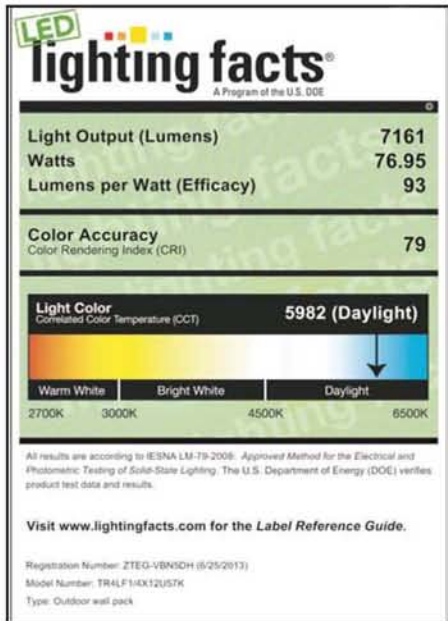

#### LG LED Module:

Luminous Flux: See Chart  
CRI: 80+, CCT: 4000K, 5700K or 6500K  
Operating Temperature: -40 ~ 50°C  
50,000 Hours  
Module has IP67 Rating  
RoHS Compliant  
R9: -0.9

**LED**  
**lighting**  
**facts**  
LED Product Partner

	Total Luminous Flux per Module	Optic Type					
		C		F		I	
		12w	9w	12w	9w	12w	9w
CCT	6500K	1288	850	1345	888	1296	856
	5700K	1288	850	1345	888	1296	856
	4000K	1076	710	1100	726	1088	718

### LED Series

### TR4 90°/30° Triad Up/Down Light

WPMP

LM-79 Report available.

LM-79 Report available.

LM-79 Report available.