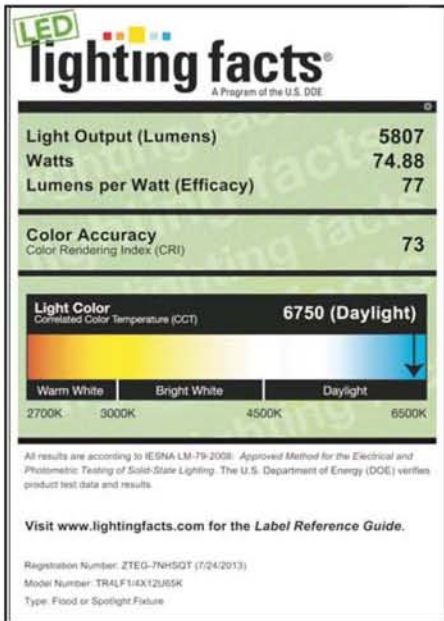

LM-79 Report available.