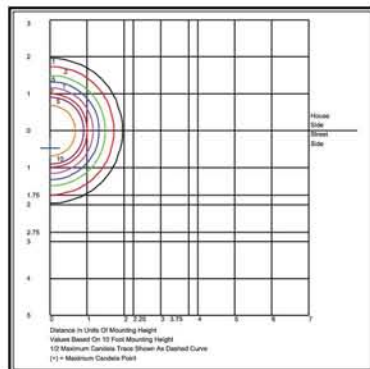

Complete Units

Ordering Information

Example: TR2LF4X12U4KZEM6SP

TR2	Model:	TR2
L	LED Mfr:	L=LG Innotech
F	Optics:	C=Type III, F=Medium Beam Spread
4X	Number of Modules:	1X=One, 2X=Two, 3X=Three, 4X=Four
12	Wattage:	9=9w, 12=12w
U	Ballast:	U=120-277V
4K	Color Temp:	4K=4000K, 57K=5700K, 65K=6500K
Z	Color:	Z=Bronze
EM6	Mounting:	EM6*=6" Aluminum Extruded Mounting Arm, *Specify Mounting: R=Round Pole, AS=15° Angled Arm for Square Poles, AR=15° Angled Arm for Round Poles
SP	Options:	SF=Single Fuse, DF=Double Fuse, SP=Surge Protection

LD

Total Luminous Flux per Module

		Optic Type					
		C		F		I	
		12w	9w	12w	9w	12w	9w
CCT	6500K	1288	850	1345	888	1296	856
	5700K	1288	850	1345	888	1296	856
	4000K	1076	710	1100	726	1088	718

DIMENSIONS

TR2

*Specify Mounting: R=Round Pole, AS=15° Angled Arm for Square Poles, AR=15° Angled Arm for Round Poles

FLEM6

FLEMWM

PTASUNV

TR2LF4X12

LD

PHOTOMETRICS

LD-30