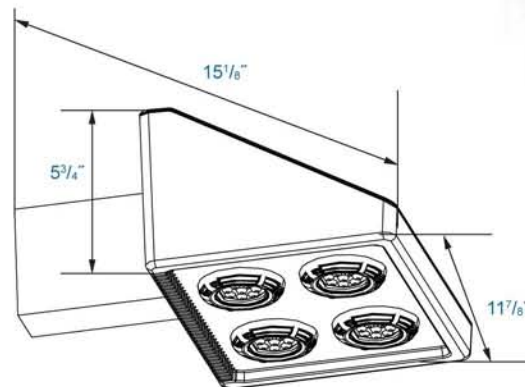

Total Luminous Flux per Module

		Optic Type					
		C		F		I	
		12w	9w	12w	9w	12w	9w
CCT	6500K	1288	850	1345	888	1296	856
	5700K	1288	850	1345	888	1296	856
	4000K	1076	710	1100	726	1088	718

DIMENSIONS

TR2